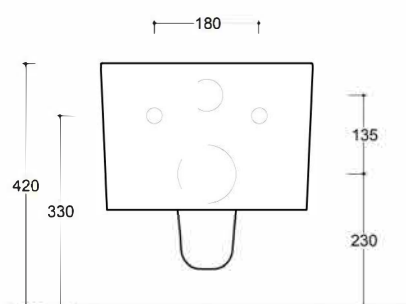

Cameo

Valdama Cameo Wall Hung Pan

- Ceramic material
- Wall hung pan
- Rimless
- Soft Close Toilet Seat: VCW3SEXX
- Designed by Prospero Rasulo

Finishes Available

XX = Colour Code

- 00 Gloss White
- 01 Matt White
- 03 Matt Black

(L x W x H)

550 x 360 x 250 mm

Drainage

4.5 Litres

Weight

27.5 kg

 DESIGNED AND HANDCRAFTED IN ITALY