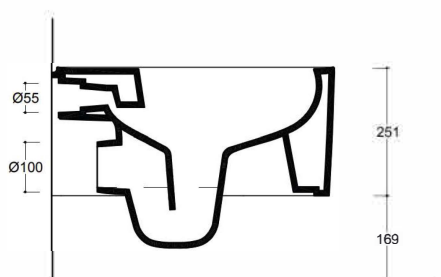

Cameo

Valdama Cameo Wall Hung Pan

- Ceramic material
- Wall hung pan
- Rimless
- Soft Close Toilet Seat: VCW3SEXX
- Designed by Prospero Rasulo

Finishes Available

XX = Colour Code

- 00 Gloss White
- 01 Matt White
- 03 Matt Black

(L x W x H)

550 x 360 x 250 mm

Drainage

4.5 Litres

Weight

27.5 kg

 DESIGNED AND HANDCRAFTED IN ITALY