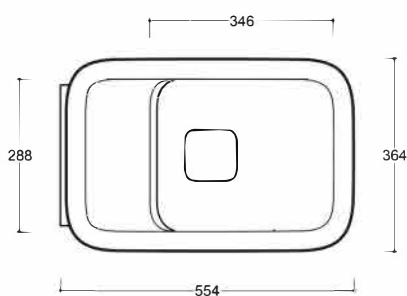

Cameo

Valdama Cameo Wall Hung Pan

- Ceramic material
- Wall hung pan
- Rimless
- Soft Close Toilet Seat: VCW3SEXX
- Designed by Prospero Rasulo

Finishes Available

XX = Colour Code

- 00 Gloss White
- 01 Matt White
- 03 Matt Black

(L x W x H)

550 x 360 x 250 mm

Drainage

4.5 Litres

Weight

27.5 kg

 DESIGNED AND HANDCRAFTED IN ITALY