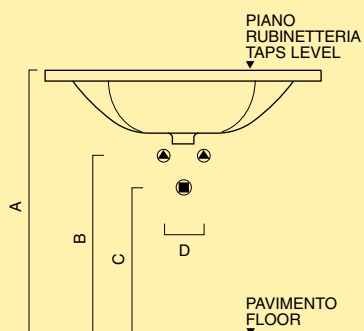

SFERA 90

90NN
LAVABO 90
WASH BASIN 90
Kg. 21

Possibili
Configurazioni
Possible
Configurations

FILE dxf
FILE dwg

ACCESSORI FITTINGS

	A	B	C	D
COLONNA	830	600	500	200
PEDESTAL COAQ	830	600	500	200
SCocca COPRISIFONE P TRAP-COVER BODY-SHELL SCUN	830	600	500	200
COPRISIFONE OTTONE P TRAP-COVER CHROME-BRASS COSI	830	600	500	200
RIPIANI UNDER BASIN SHELF RO8N RA80 RC8N RA8S*	830	600	520	200

*Sifone A Bottiglia 1" 1/4

*Bottle Shaped Trap 1" 1/4

SFERA 90

SPECCHIO ELLITTICO
ELLIPTIC MIRROR
SPAQ

LAVABO 90
WASH BASIN 90
90NN

PORTASCIUGAMANI
TOWEL RAIL
PASN

SIFONE 1 1/4"
SIPHON 1 1/4"
SIFO

COPRISIFONE
P TRAP COVER
COSI

SCOCOA COPRISIFONE
P TRAP COVER BODY SHELL
SCUN

PORTASCIUGAMANI (x2)
TOWEL RAIL (x2)
PNLN
MENSOLA (x2)
SHELF (x2)
MEUN

RIPIANO SOTTOLAVABO*
UNDER BASIN SHELF*
800x355

VETRO TEMPERATO NEUTRO
TOUGHNED GLASS
RC8N

* THE SHELVES CAN BE INSTALLED
ONLY DIRECTLY TO THE WASH BASIN

COLONNA IN CERAMICA
PEDESTAL
COAQ