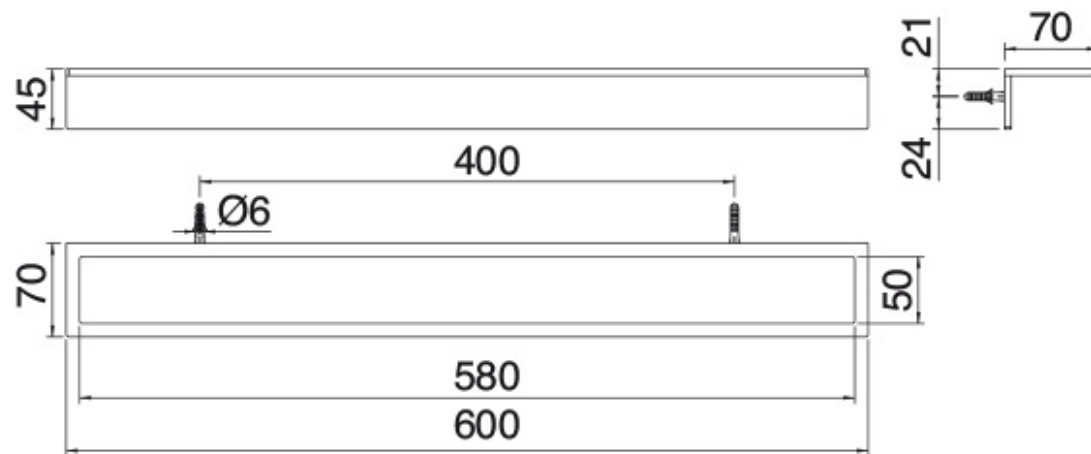

# 9005

FINISHES:

FROSTED INOX

RUBINETTERIE  
**tremme**  
*instruments for water*