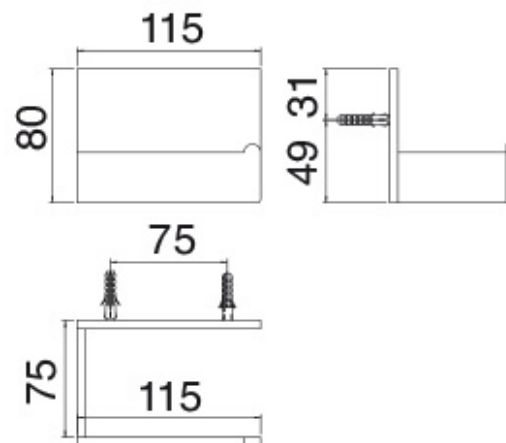

# 9001

FINISHES:

FROSTED INOX

RUBINETTERIE  
**treemme**  
*instruments for water*