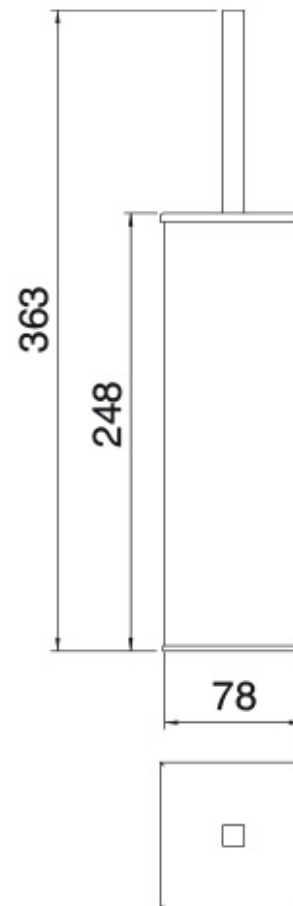

**9007**

FINISHES:

FROSTED INOX

RUBINETTERIE  
**treemme**  
*instruments for water*