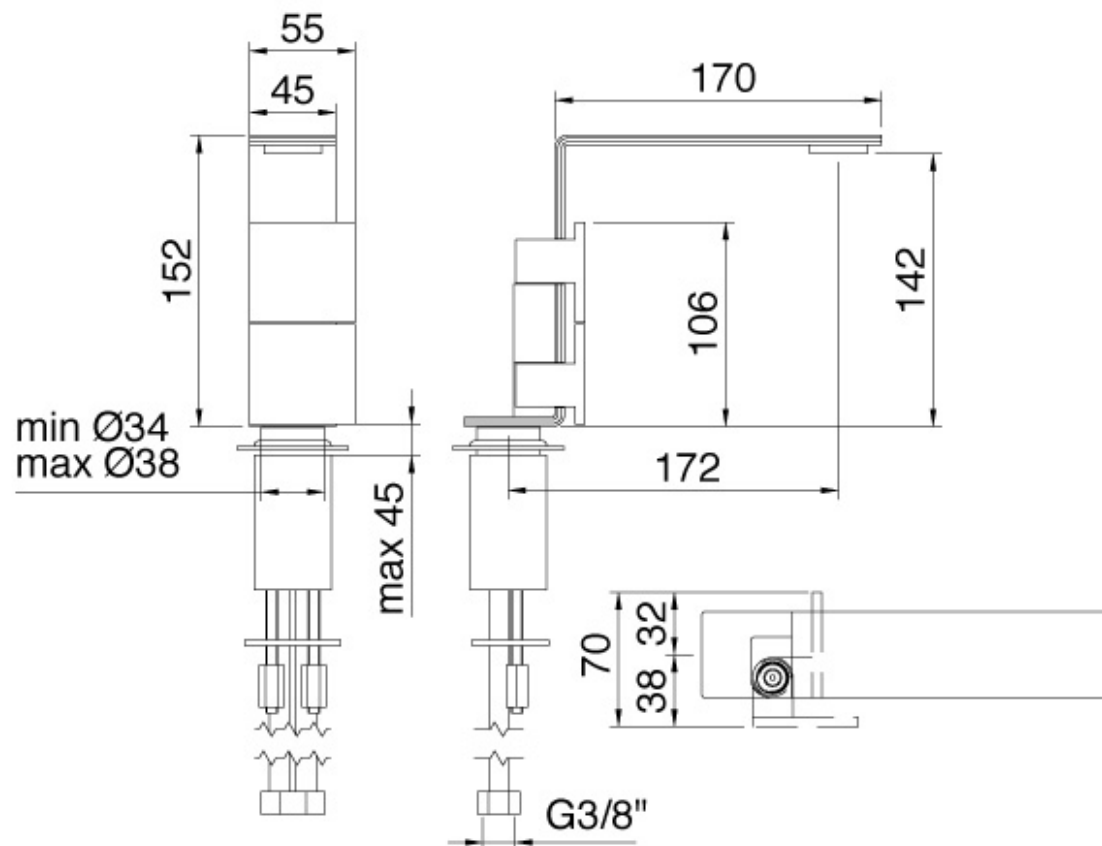

# 2514

FINISHES:

FROSTED INOX

**treeemme** RUBINETTERIE  
*instruments for water*