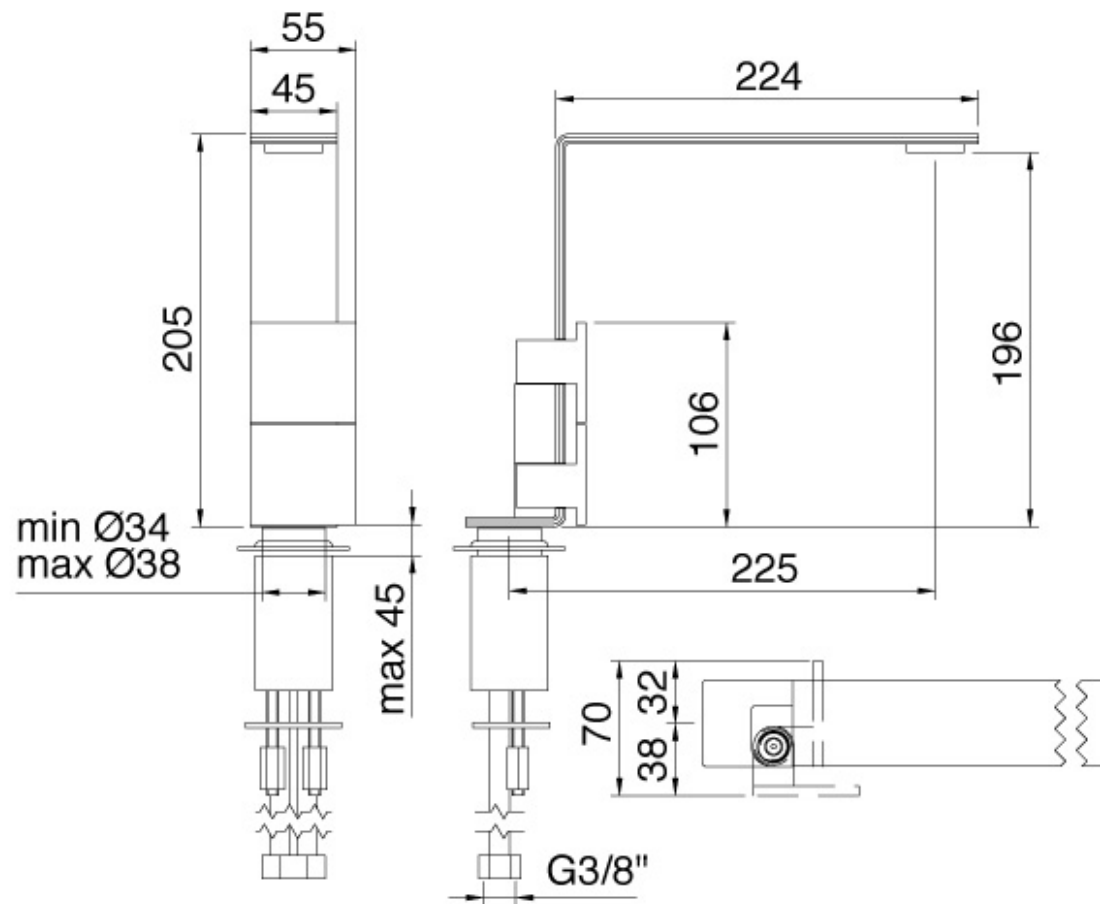

# 2515

FINISHES:

FROSTED INOX

RUBINETTERIE  
**treemme**  
*instruments for water*