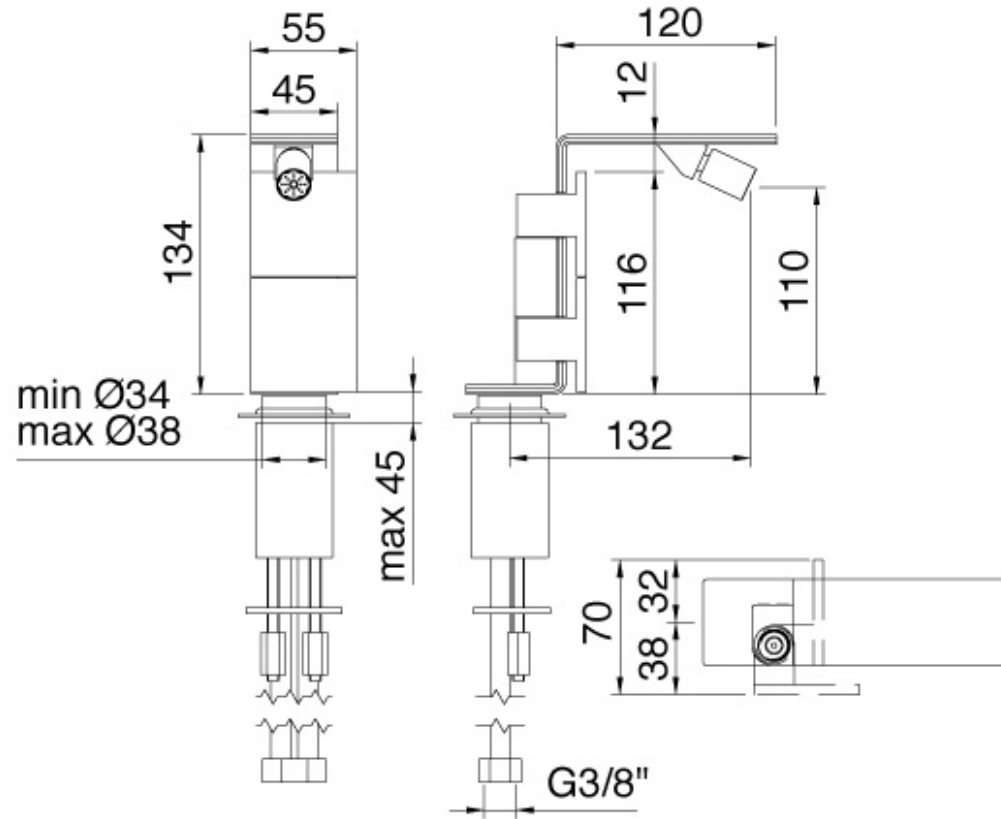

# 2524

FINISHES:

FROSTED INOX

**treemme** RUBINETTERIE  
*instruments for water*