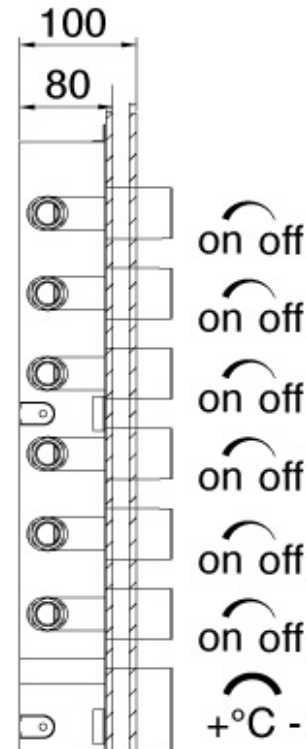

# 2564

FINISHES:

FROSTED INOX

RUBINETTERIE  
**treemme**  
*instruments for water*