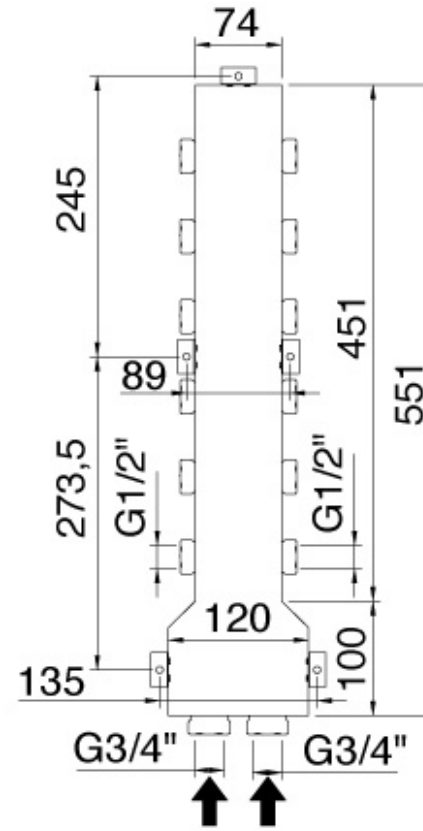

# 2564

FINISHES:

FROSTED INOX

RUBINETTERIE  
**treemme**  
*instruments for water*