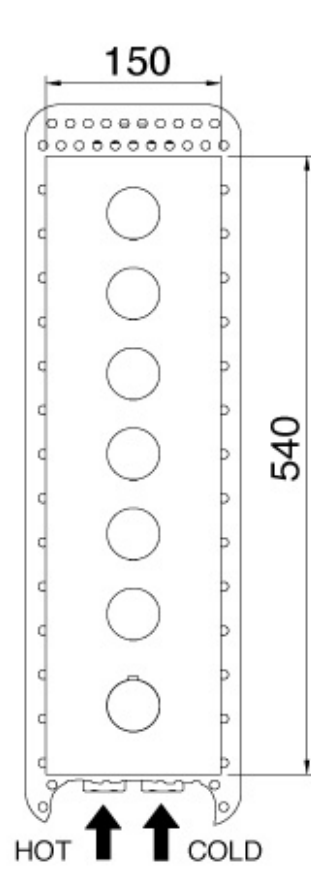

# 2564

FINISHES:

FROSTED INOX

RUBINETTERIE  
**treemme**  
*instruments for water*