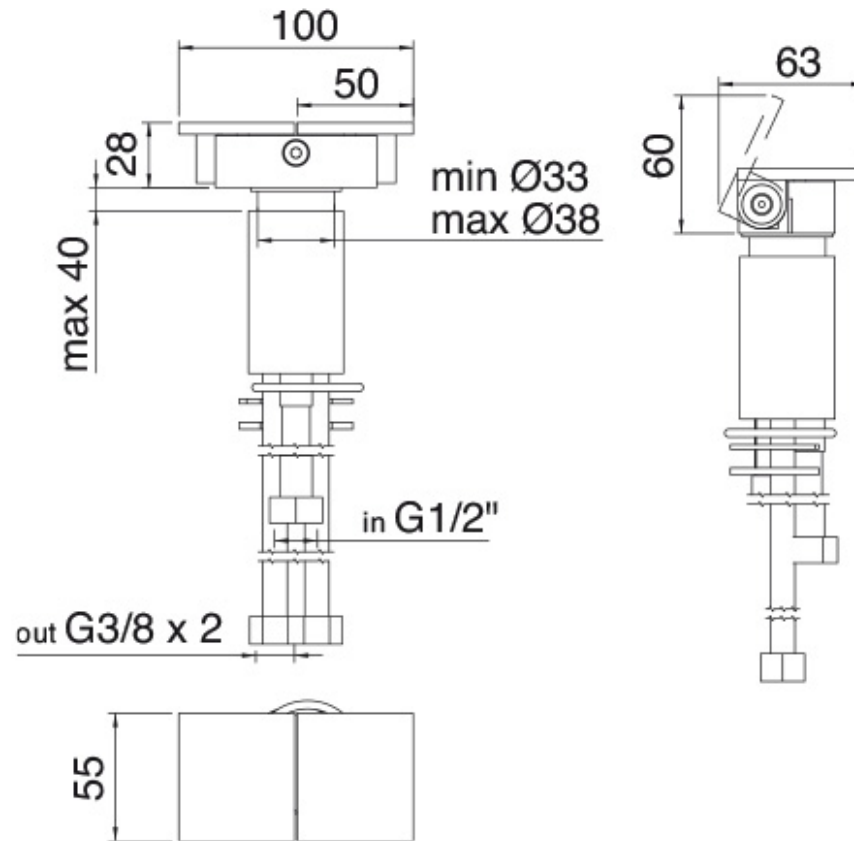

2571__01

FINISHES:

FROSTED INOX

treeemme RUBINETTERIE
instruments for water