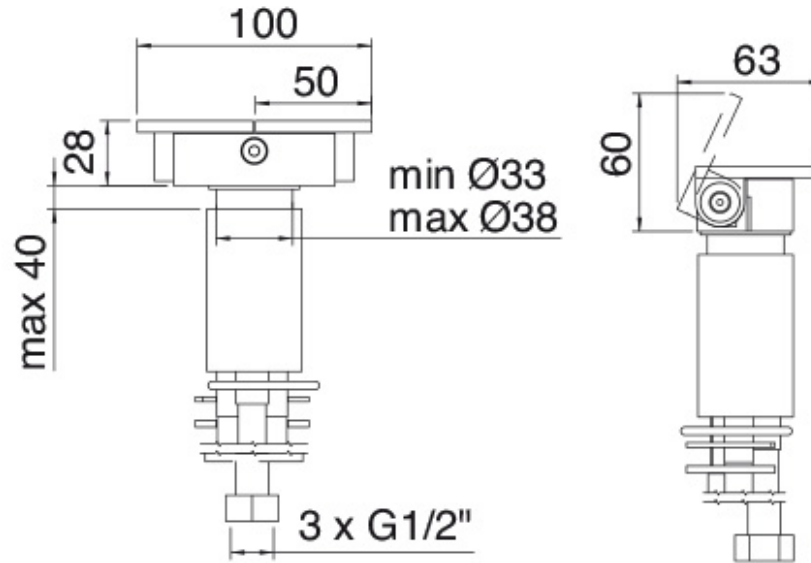

2571__10

FINISHES:

FROSTED INOX

treeemme RUBINETTERIE
instruments for water