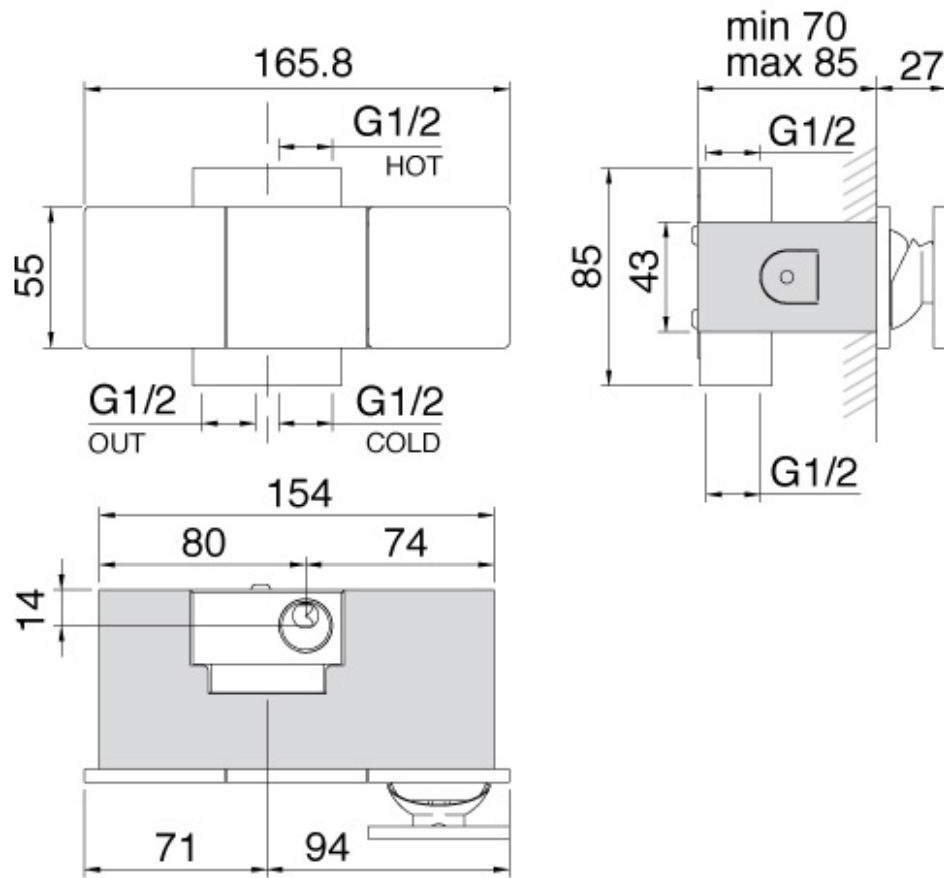

2808_51

FINISHES:

FROSTED INOX

treeemme RUBINETTERIE
instruments for water