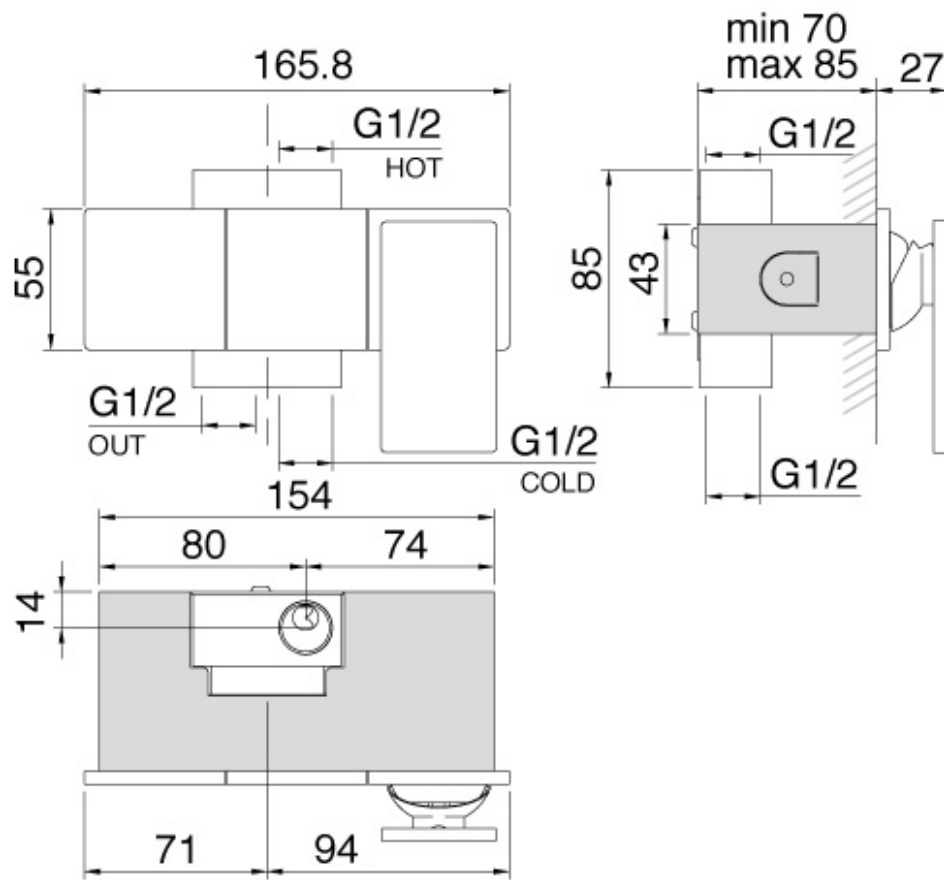

2808_5m

FINISHES:

FROSTED INOX

treeemme RUBINETTERIE
instruments for water