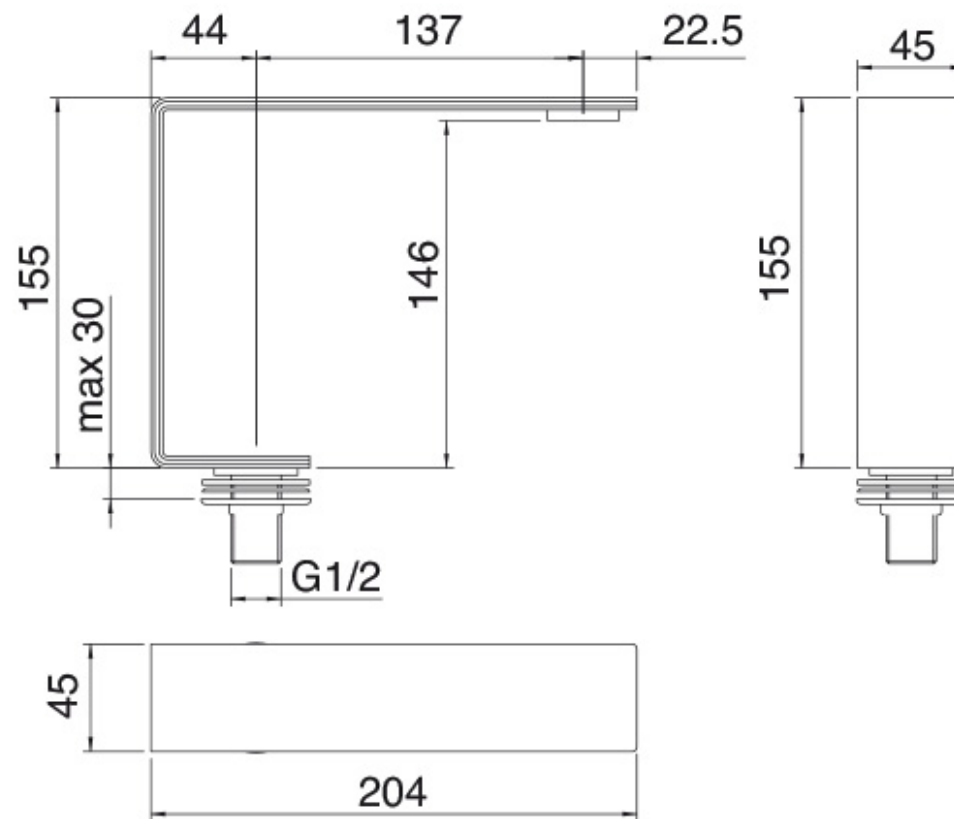

2810__10

FINISHES:

FROSTED INOX

treeemme RUBINETTERIE
instruments for water