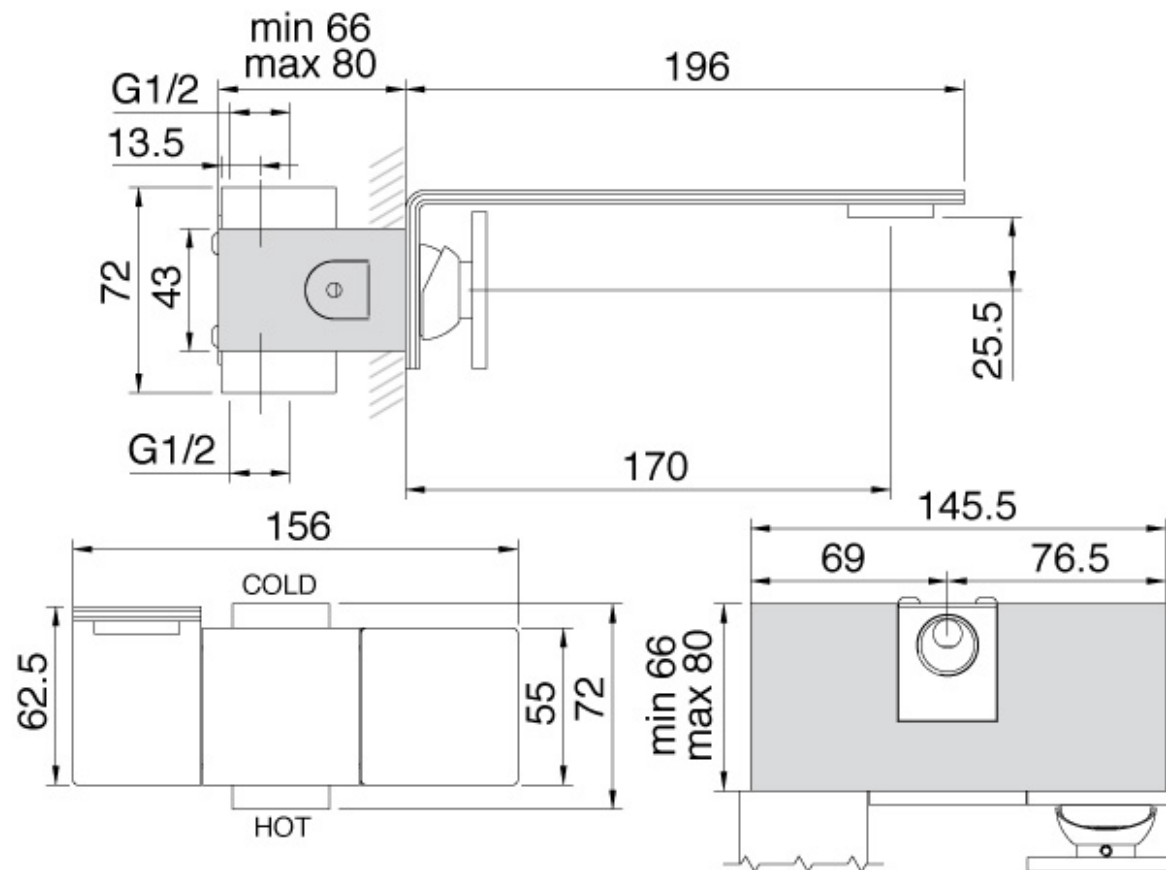

2851_51

FINISHES:

FROSTED INOX

treeemme RUBINETTERIE
instruments for water