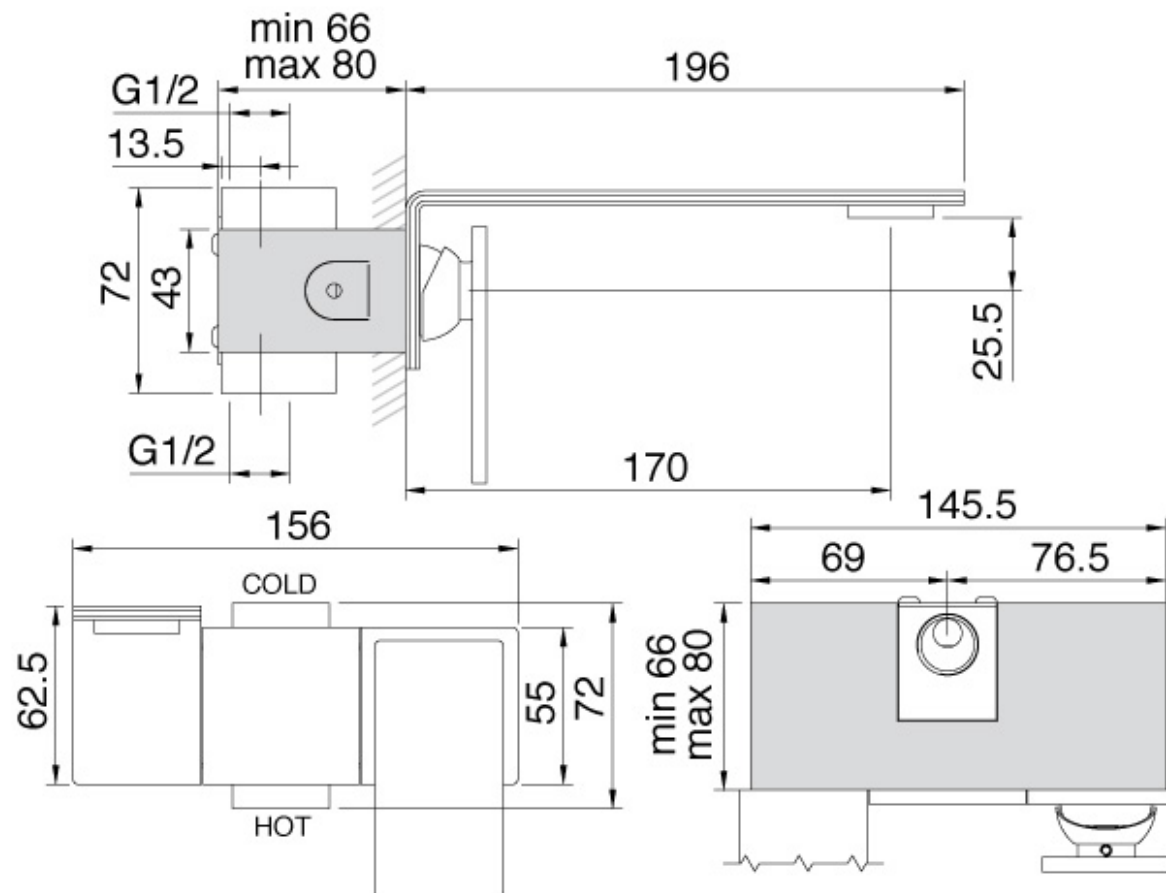

2851_5m

FINISHES:

FROSTED INOX

treeemme RUBINETTERIE
instruments for water