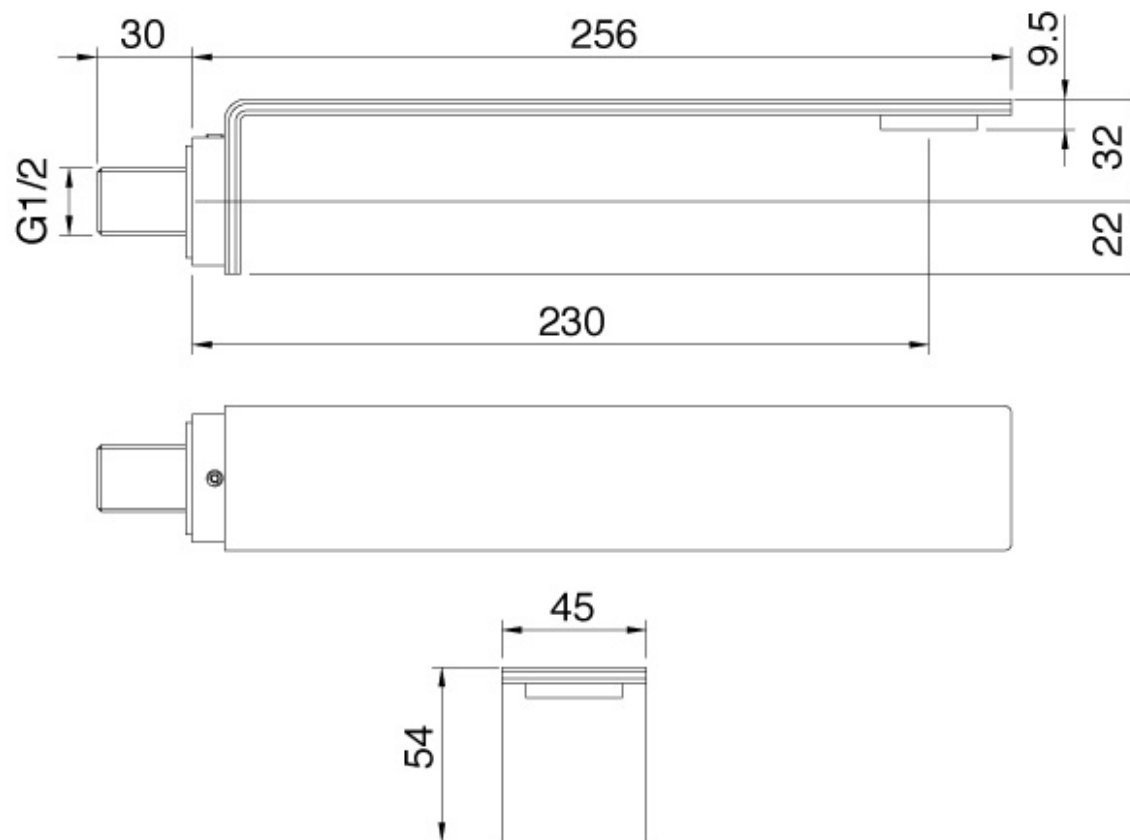

# 2861hf

FINISHES:

FROSTED INOX

**treeemme** RUBINETTERIE  
*instruments for water*