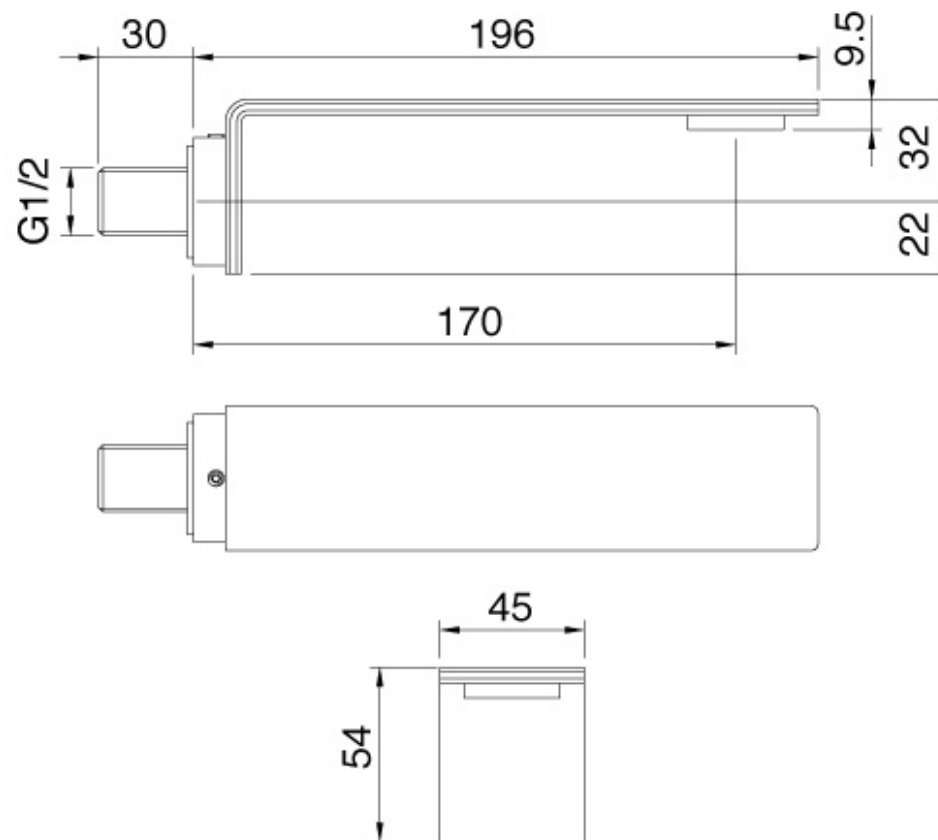

2863hf

FINISHES:

FROSTED INOX

treeemme RUBINETTERIE
instruments for water