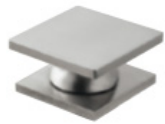

2865__02

FINISHES:

FROSTED INOX

RUBINETTERIE
treemme
instruments for water