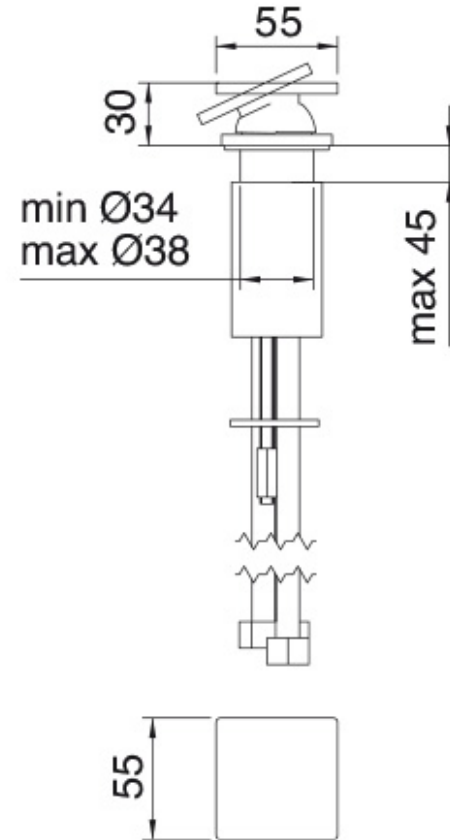

2865__02

FINISHES:

FROSTED INOX

RUBINETTERIE
treemme
instruments for water