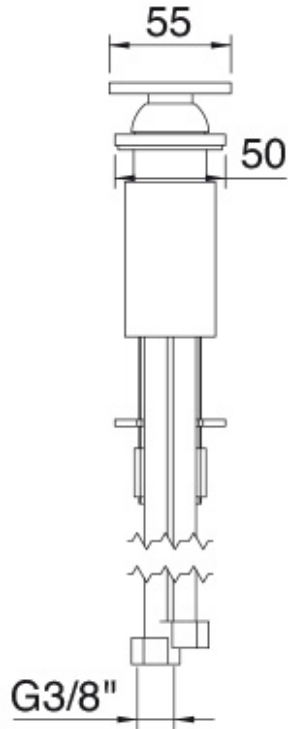

2865__02

FINISHES:

FROSTED INOX

RUBINETTERIE
treemme
instruments for water