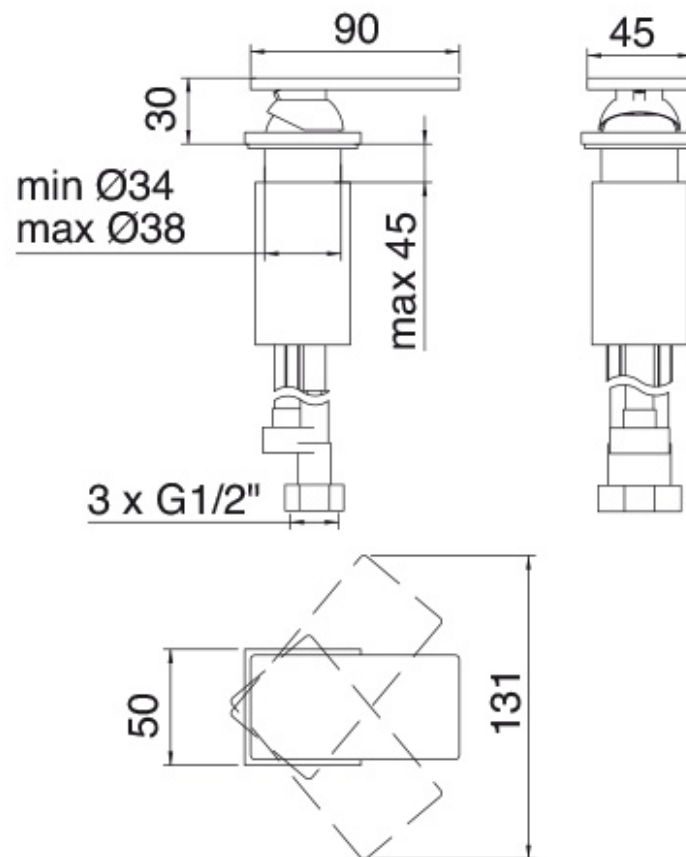

2865__11

FINISHES:

FROSTED INOX

RUBINETTERIE
treemme
instruments for water