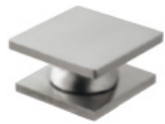

2865__12

FINISHES:

FROSTED INOX

treeemme RUBINETTERIE
instruments for water