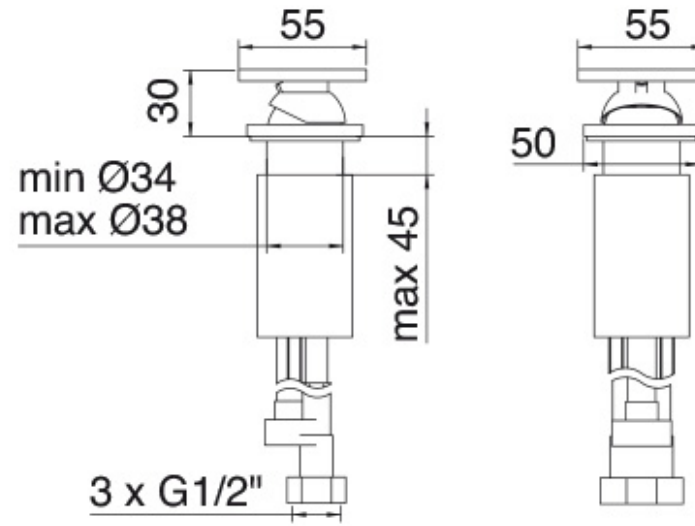

2865__12

FINISHES:

FROSTED INOX

treeemme RUBINETTERIE
instruments for water