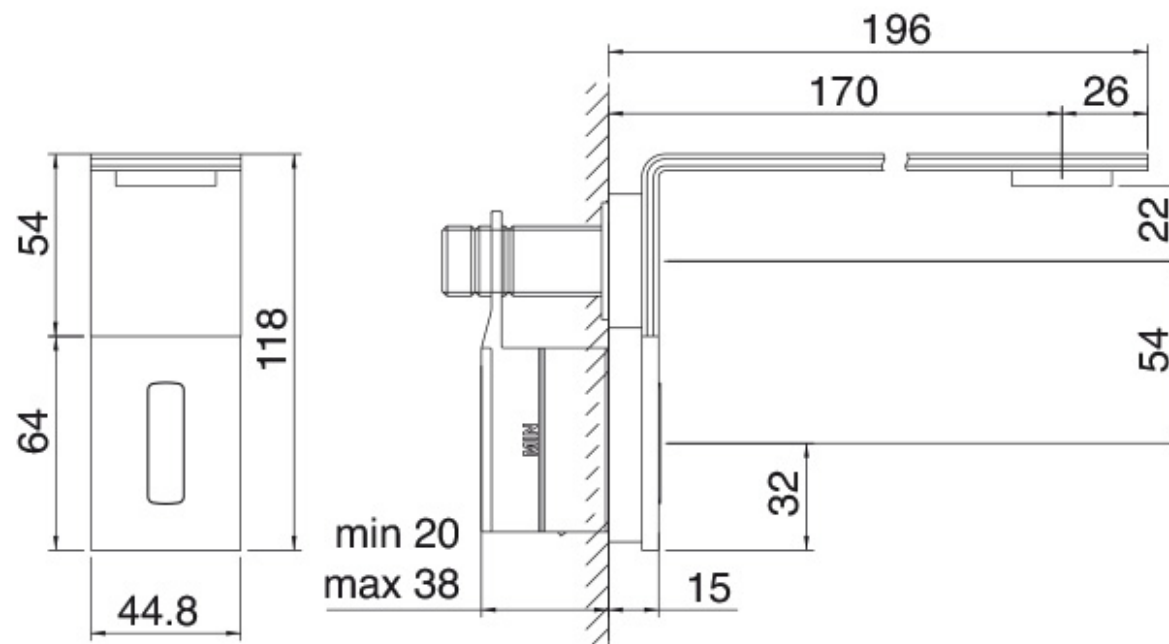

# 2895

FINISHES:

FROSTED INOX

**treeemme** RUBINETTERIE  
*instruments for water*