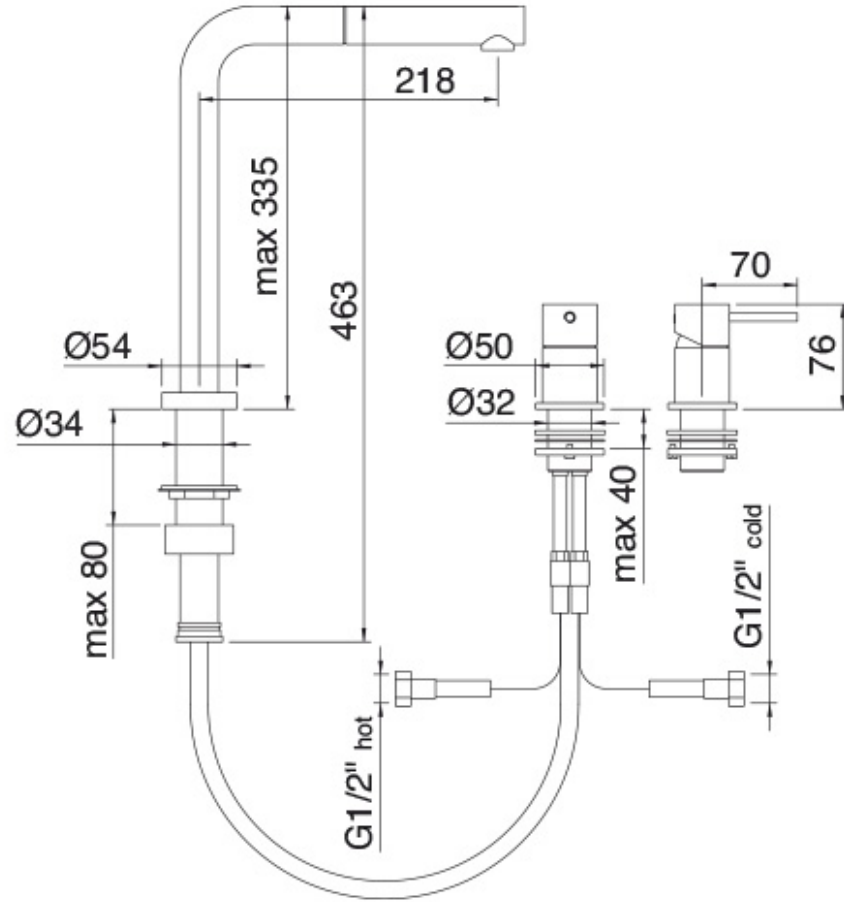

5505

FINISHES:

CHROME

BRUSH NICKEL

RUBINETTERIE
treemme
instruments for water