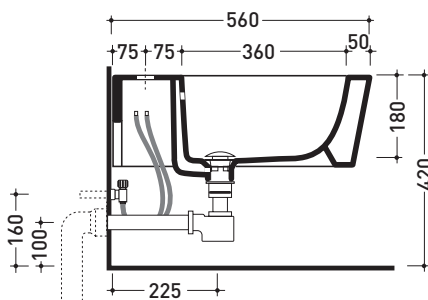

Package dim. **58 x 36,5 x 36 cm** | Weight **19,5 kg** | Pz. Pallet n° **15**

UNI EN 14528 - CL20 Dop-No14528

vista zenitale / zenital view

vista laterale / lateral view

sezione longitudinale / section

vista retro / back view

sizes in mm

Please consider a 2% tolerance on indicated measurements

CERAMIC: glossy finish

matt finish

METAL

white black

milky white carbone lava grey fango argilla

white / gold white / platinum