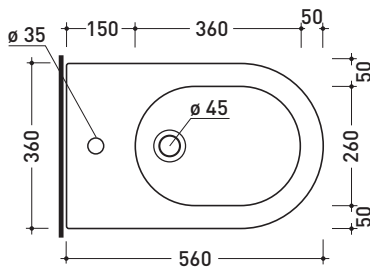

design **GIULIO CAPPELLINI** and **ROBERTO PALOMBA** 1999

5051/B

Wall hung single-hole bidet

•WITH OVERFLOW •WITHOUT HOLE/3 TAP HOLE ON DEMAND

Complements: **Line taps bidet:** ONE - NOKÈ - SI - FOLD - X1
Line accessories: TWO - HOOP - NOKÈ - FOLD

Package dim. **58 x 36,5 x 36 cm** | Weight **19,5 kg** | Pz. Pallet n° **15**

UNI EN 14528 - CL20 Dop-No14528

vista zenitale / zenital view

vista laterale / lateral view

sezione longitudinale / section

vista retro / back view

sizes in mm

Please consider a 2% tolerance on indicated measurements

CERAMIC: glossy finish

matt finish

METAL

white black

milky white carbone lava grey fango argilla

white / gold white / platinum