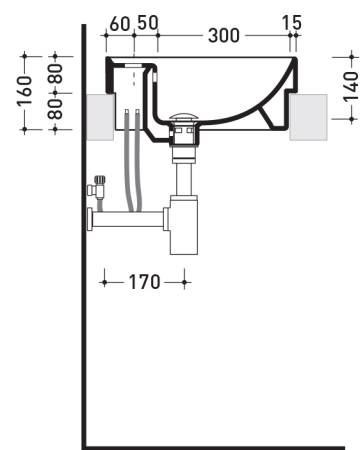

design **LUDOVICA+ROBERTO PALOMBA**

1997

5055/42 Twin Set 42

Recessed single-hole basin 42 cm

•WITH OVERFLOW •WITH TAP LEDGE

Complements: **Line taps basin:** ONE - NOKÈ - FOLD - X1
Line accessories: TWO - HOOP - NOKÈ - FOLD

Technical accessories: **Chrome siphon (SIFL/CR) - Telescopic chrome siphon (SIFL066)**
Stop & Go drain (PLSG)
Ceramic Stop&Go drain (PLCE)
Two piece set chrome tap filters (RF026)

Package dim. **44 x 20 x 44 cm** | Weight **12,9 kg** | Pz. Pallet n° **30**

CE UNI EN 14688 - CL20 Dop-No14688

vista zenitale / zenital view

vista zenitale / zenital view

vista frontale / frontal view

sezione longitudinale / section