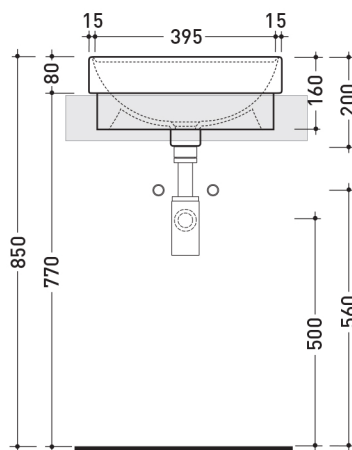

design **LUDOVICA+ROBERTO PALOMBA**

1997

5055/42 Twin Set 42

Recessed single-hole basin 42 cm

•WITH OVERFLOW •WITH TAP LEDGE

Complements: **Line taps basin:** ONE - NOKÈ - FOLD - X1
Line accessories: TWO - HOOP - NOKÈ - FOLD

Technical accessories: **Chrome siphon (SIFL/CR) - Telescopic chrome siphon (SIFL066)**
Stop & Go drain (PLSG)
Ceramic Stop&Go drain (PLCE)
Two piece set chrome tap filters (RF026)

Package dim. **44 x 20 x 44 cm** | Weight **12,9 kg** | Pz. Pallet n° **30**

CE UNI EN 14688 - CL20 Dop-No14688

vista zenitale / zenital view

vista zenitale / zenital view

vista frontale / frontal view

sezione longitudinale / section