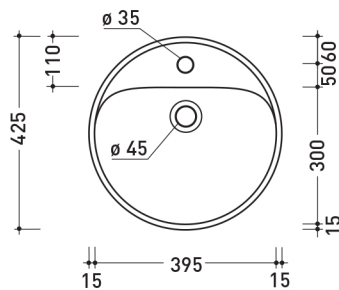

design **LUDOVICA+ROBERTO PALOMBA**

1997

5055/42 Twin Set 42

Recessed single-hole basin 42 cm

•WITH OVERFLOW •WITH TAP LEDGE

Complements: **Line taps basin:** ONE - NOKÈ - FOLD - X1
Line accessories: TWO - HOOP - NOKÈ - FOLD

Technical accessories: **Chrome siphon (SIFL/CR) - Telescopic chrome siphon (SIFL066)**
Stop & Go drain (PLSG)
Ceramic Stop&Go drain (PLCE)
Two piece set chrome tap filters (RF026)

Package dim. **44 x 20 x 44 cm** | Weight **12,9 kg** | Pz. Pallet n° **30**

CE UNI EN 14688 - CL20 Dop-No14688

vista zenitale / zenital view

vista zenitale / zenital view

vista frontale / frontal view

sezione longitudinale / section