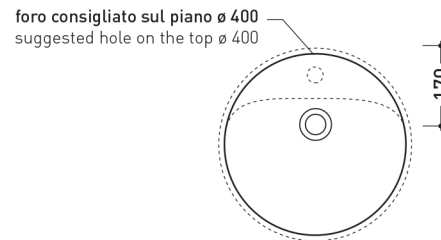

design **LUDOVICA+ROBERTO PALOMBA**

1997

5055/42 Twin Set 42

Recessed single-hole basin 42 cm

•WITH OVERFLOW •WITH TAP LEDGE

Complements: **Line taps basin:** ONE - NOKÈ - FOLD - X1
Line accessories: TWO - HOOP - NOKÈ - FOLD

Technical accessories: **Chrome siphon (SIFL/CR) - Telescopic chrome siphon (SIFL066)**
Stop & Go drain (PLSG)
Ceramic Stop&Go drain (PLCE)
Two piece set chrome tap filters (RF026)

Package dim. **44 x 20 x 44 cm** | Weight **12,9 kg** | Pz. Pallet n° **30**

CE UNI EN 14688 - CL20 Dop-No14688

vista zenitale / zenital view

vista zenitale / zenital view

vista frontale / frontal view

sezione longitudinale / section