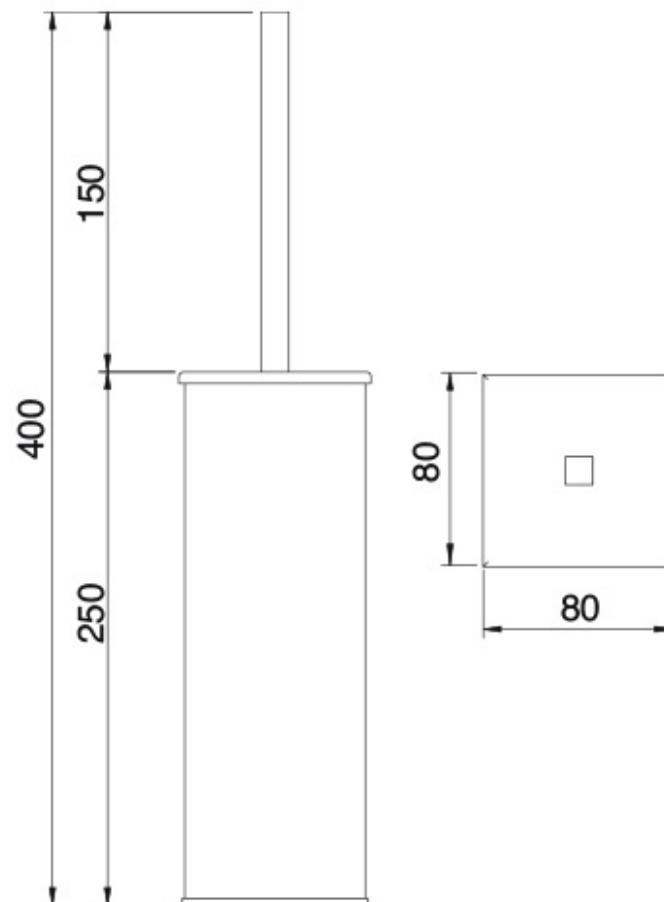

IT 1Z07 CC ZZ ZZ

FINISHES:

CUSTOM.N CUSTOM.US

GOLD CHROME

CUSTOM.N MATT
WHITE

OXYDIZED

RUBINETTERIE
treemme
instruments for water