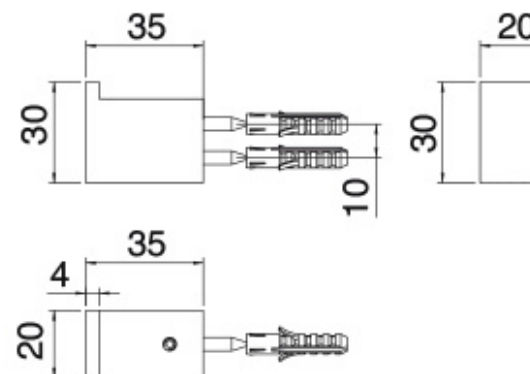

IT 1Z11 CC ZZ ZZ

FINISHES:

CUSTOM.NE CUSTOM.US

GOLD CHROME

CUSTOM.NE MATT
WHITE

OXYDIZED

RUBINETTERIE
tremme
instruments for water