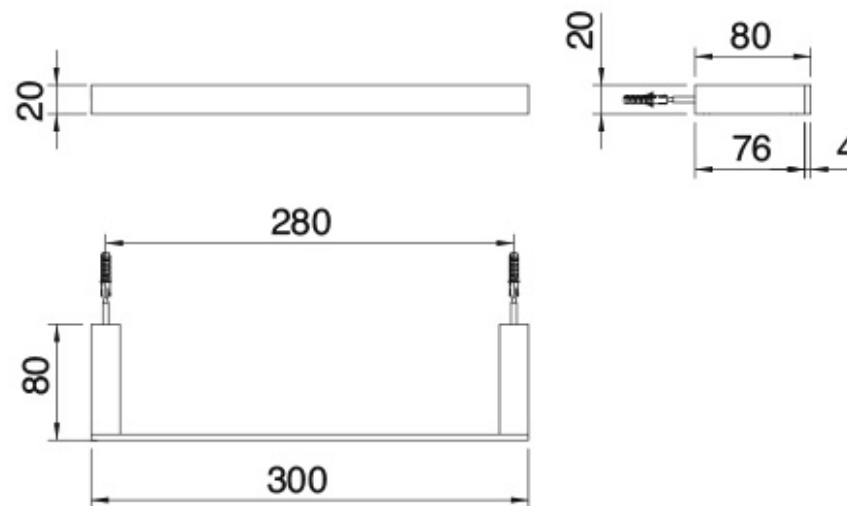

# IT 1Z24 CC ZZ ZZ

FINISHES:

CUSTOM.N CUSTOM.US

GOLD CHROME

CUSTOM.N MATT  
WHITE

OXYDIZED

RUBINETTERIE  
**tremme**  
*instruments for water*