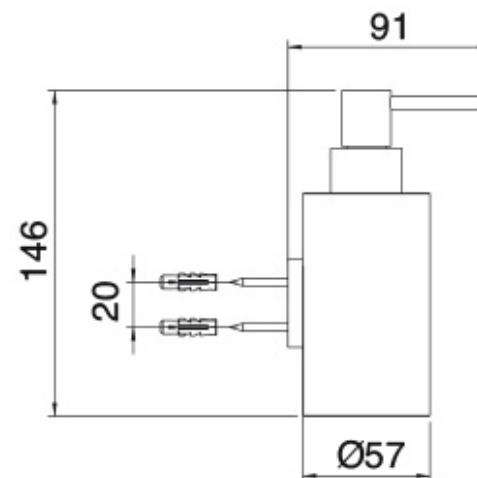

IT 1Z41 CC ZZ ZZ

FINISHES:

CUSTOM.N CUSTOM.US

GOLD CHROME

CUSTOM.N MATT
WHITE

OXYDIZED

RUBINETTERIE
tremme
instruments for water