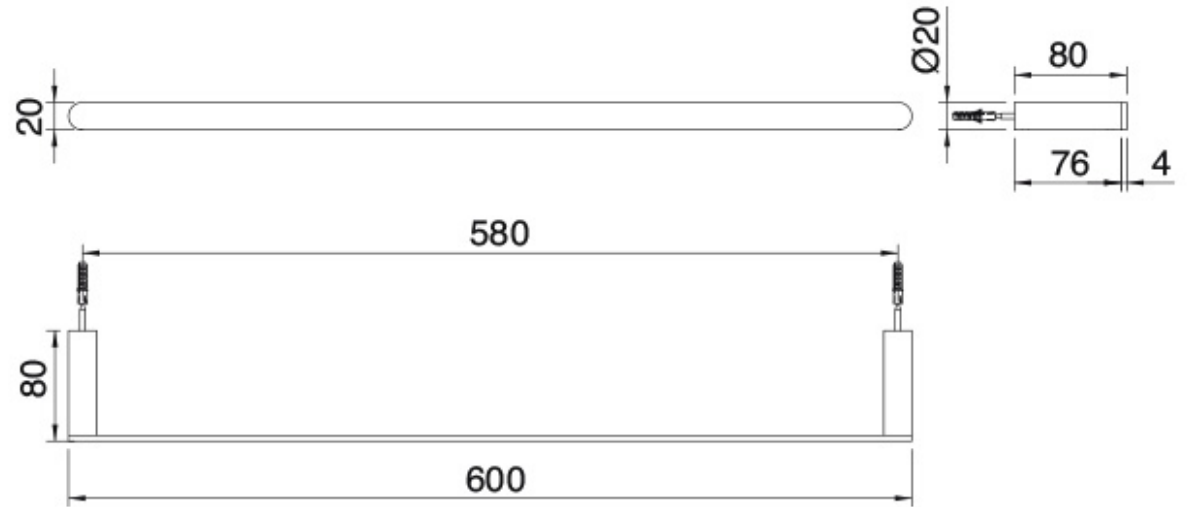

IT 2Z05 CC ZZ ZZ

FINISHES:

CUSTOM.N CUSTOM.US

GOLD CHROME

CUSTOM.N MATT
WHITE

OXYDIZED

RUBINETTERIE
tremme
instruments for water