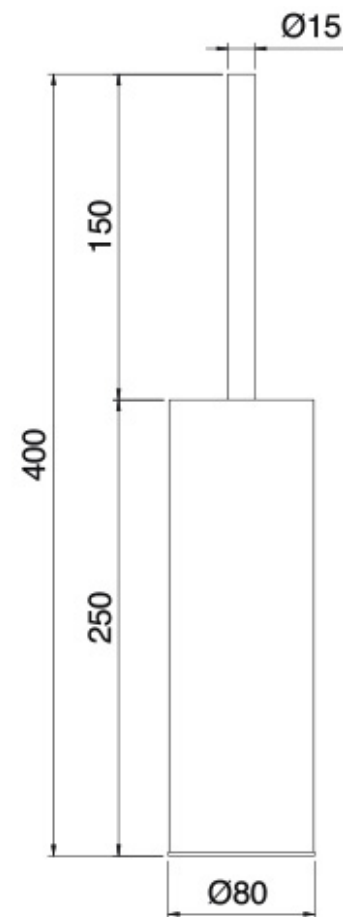

IT 2Z13 CC ZZ ZZ

FINISHES:

CUSTOM.N CUSTOM.US

GOLD CHROME

CUSTOM.N MATT
WHITE

OXYDIZED

RUBINETTERIE
tremme
instruments for water