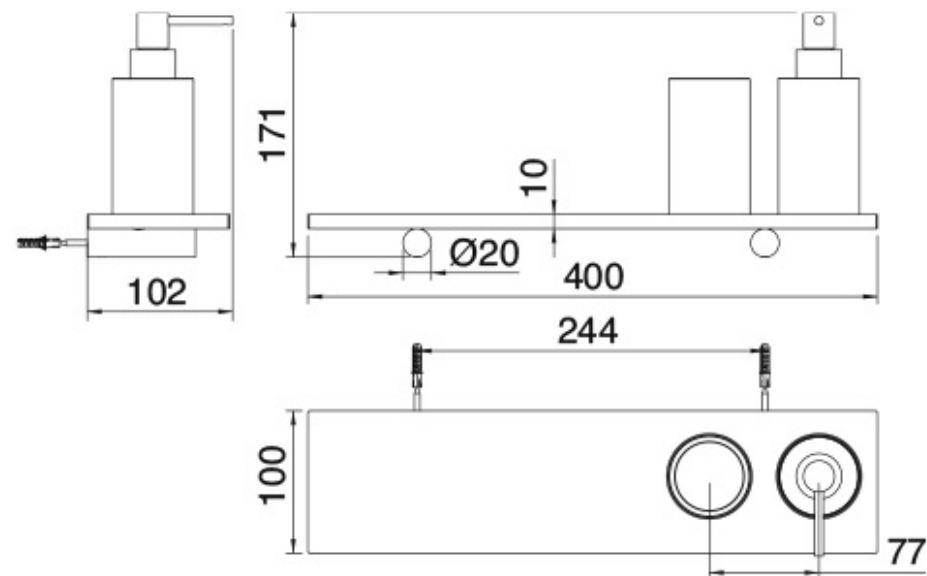

IT 2Z73 CC ZZ ZZ

FINISHES:

CUSTOM.NE CUSTOM.US

GOLD CHROME

CUSTOM.NE MATT
WHITE

OXYDIZED

RUBINETTERIE
tremme
instruments for water