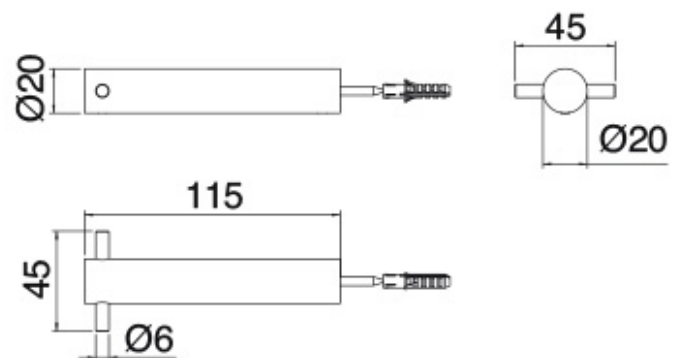

IT 3Z01 CC ZZ ZZ

FINISHES:

CUSTOM.N CUSTOM.US

GOLD CHROME

CUSTOM.N MATT
WHITE

OXYDIZED

RUBINETTERIE
treemme
instruments for water