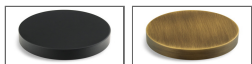

IT 3Z01 CC ZZ ZZ

FINISHES:

CUSTOM.N CUSTOM.US

GOLD CHROME

CUSTOM.N MATT
WHITE

OXYDIZED

RUBINETTERIE
treemme
instruments for water