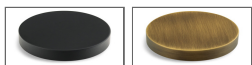

IT 3Z06 CC ZZ ZZ

FINISHES:

CUSTOM.N CUSTOM.US

GOLD CHROME

CUSTOM.N MATT
WHITE

OXYDIZED

RUBINETTERIE
tremme
instruments for water