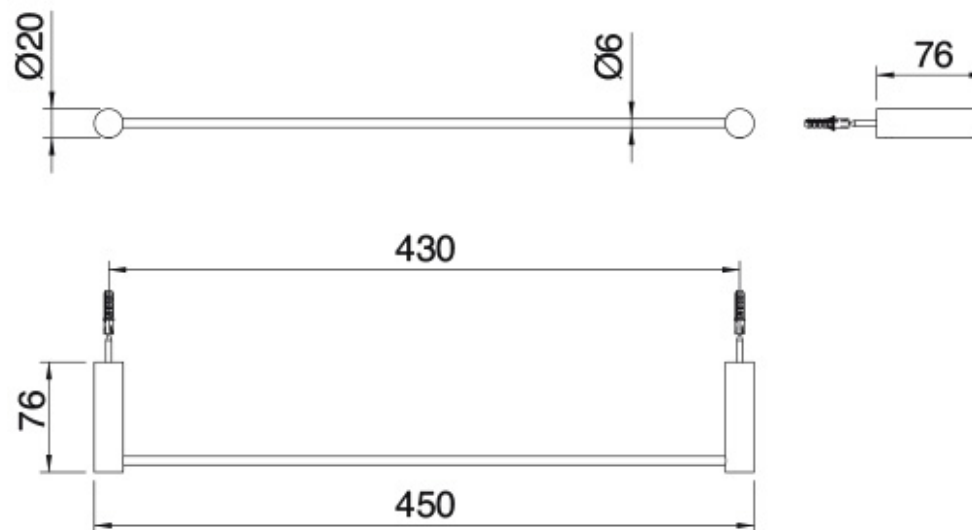

IT 3Z06 CC ZZ ZZ

FINISHES:

CUSTOM.N CUSTOM.US

GOLD CHROME

CUSTOM.N MATT
WHITE

OXYDIZED

RUBINETTERIE
tremme
instruments for water