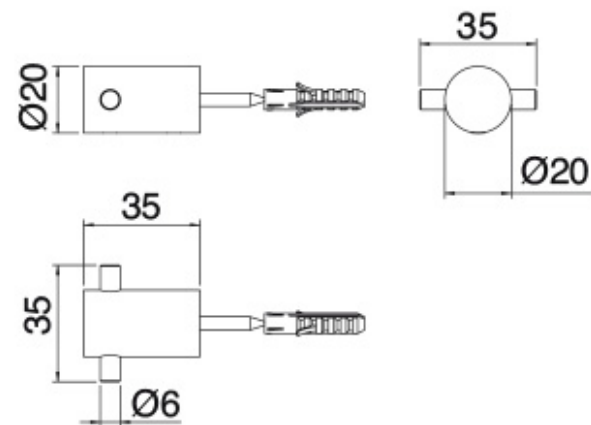

IT 3Z11 CC ZZ ZZ

FINISHES:

CUSTOM.NE CUSTOM.US

GOLD CHROME

CUSTOM.NE MATT
WHITE

OXYDIZED

RUBINETTERIE
tremme
instruments for water