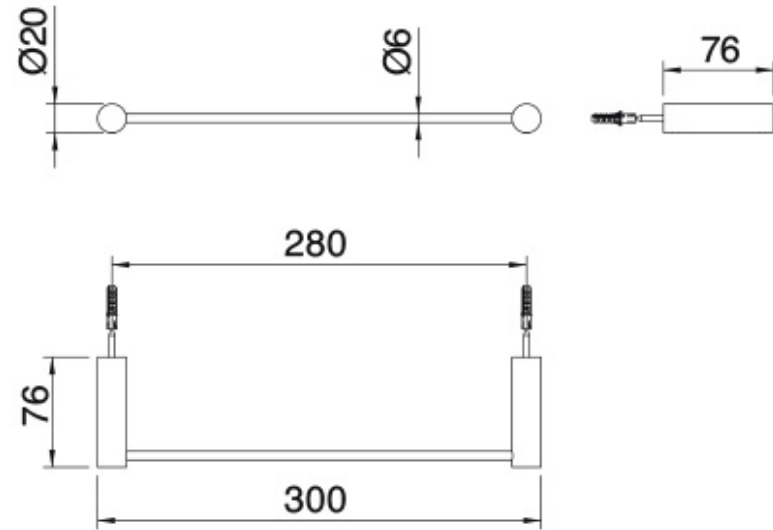

IT 3Z24 CC ZZ ZZ

FINISHES:

CUSTOM.N CUSTOM.US

GOLD CHROME

CUSTOM.N MATT
WHITE

OXYDIZED

RUBINETTERIE
tremme
instruments for water