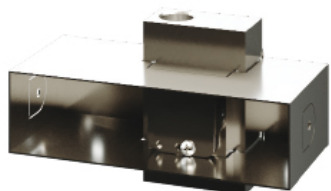

RWIT 2808 ZZ 98

tree^{RUBINETTERIE}**emme**
instruments for water