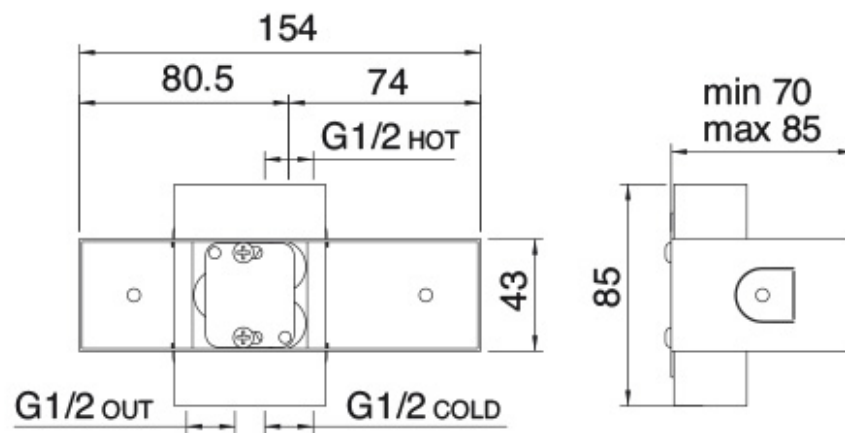

RWIT 2808 ZZ 98

tree^{RUBINETTERIE}**emme**
instruments for water