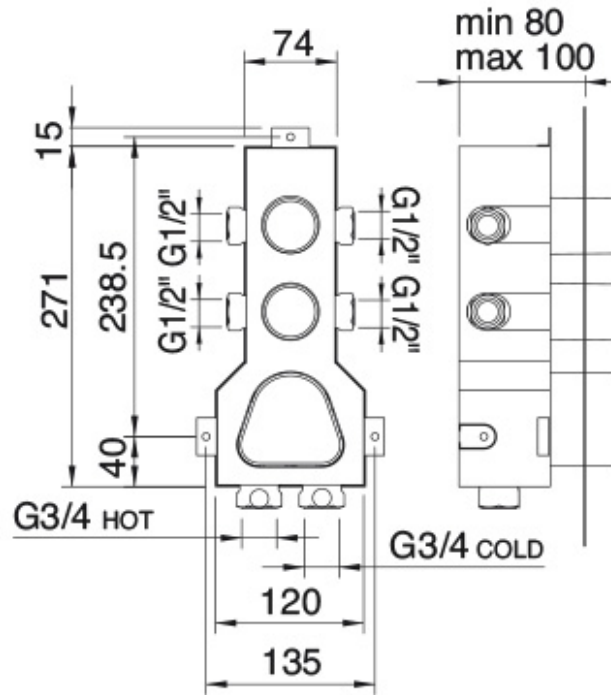

RWIT 7286 ZZ 30

tree^{RUBINETTERIE}**emme**
instruments for water