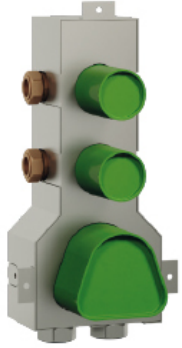

RWIT 7286 ZZ 30

tree^{RUBINETTERIE}**emme**
instruments for water