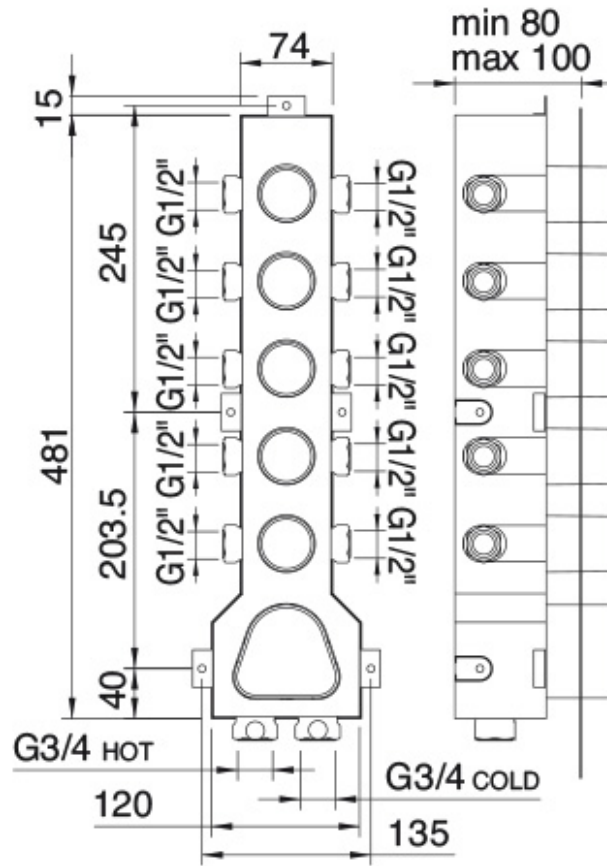

RWIT 7298 ZZ 30

tree^{RUBINETTERIE}**mme**
instruments for water