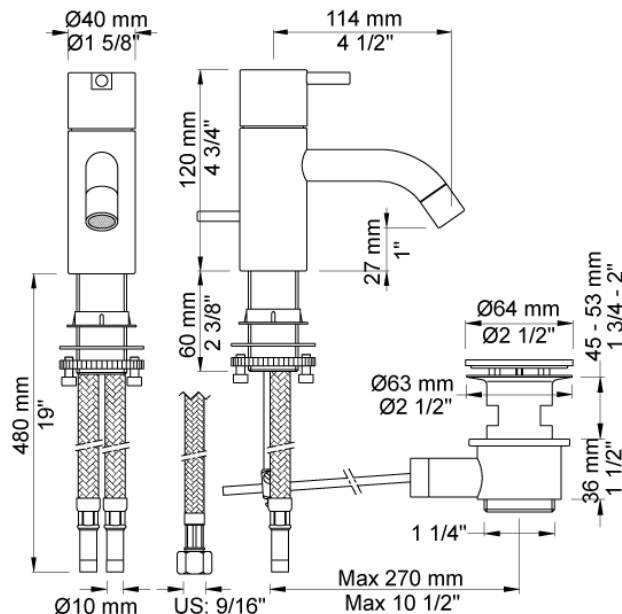

	Date:
	Client:
	Project:

**HV3**

One-handle mixer with ceramic disc technology, fixed spout with water saving aerator, pop-up waste 1¼". Height 120 mm. Pipe size: 10 mm. Hole cut out size: 32 mm. HV3 comes as standard with chrome waste. The part that goes through the wash basin, is polished chrome when you order the HV3 in colour 40 and colours.

**Flow**

	Bar:	1.0	2.0	3.0	4.0	5.0
HV3	(l/min)	2.9	4.1	5.0	5.0	5.0
HV3 <sup>1)</sup>	(l/min)	2.6	3.7	4.5	4.5	4.5

<sup>1)</sup> USA standard

**Available in colors**

Color 02, Grey	Color 17, Gloss black
Color 04, Light blue	Color 18, White
Color 05, Orange	Color 19, Natural brass
Color 06, Light green	Color 20, Brushed chrome
Color 08, Yellow	Color 21, Carmine red
Color 09, Dark grey	Color 25, Pink
Color 12, Mocca	Color 27, Matt black
Color 14, Bright red	Color 28, Matt white
Color 15, Dark blue	Color 40, Brushed stainless steel
Color 16, Polished chrome	