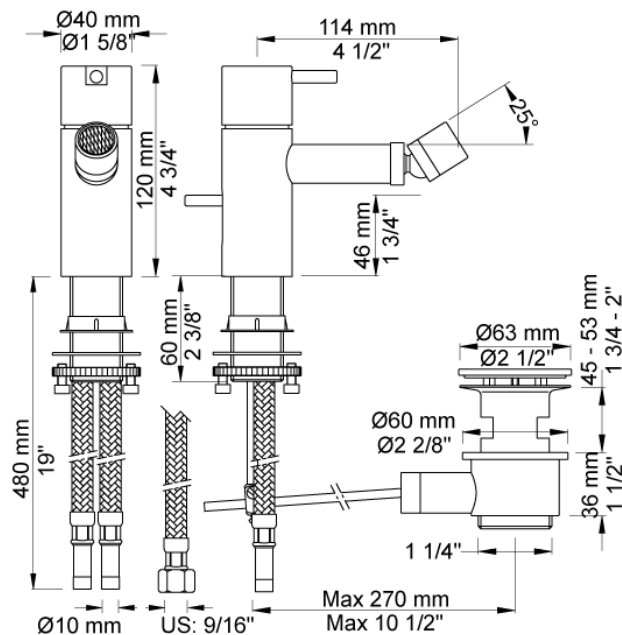

	Date:
	Client:
	Project:

HV4

One-handle bidet mixer with ceramic disc technology fixed spout with adjustable nozzle, pop-up waste 1 1/4". Height 120 mm. HV4 comes as standard with chrome waste.

Flow

	Bar:	1.0	2.0	3.0	4.0	5.0
HV4	(l/min)	5.2	7.4	9.0	9.0	9.0