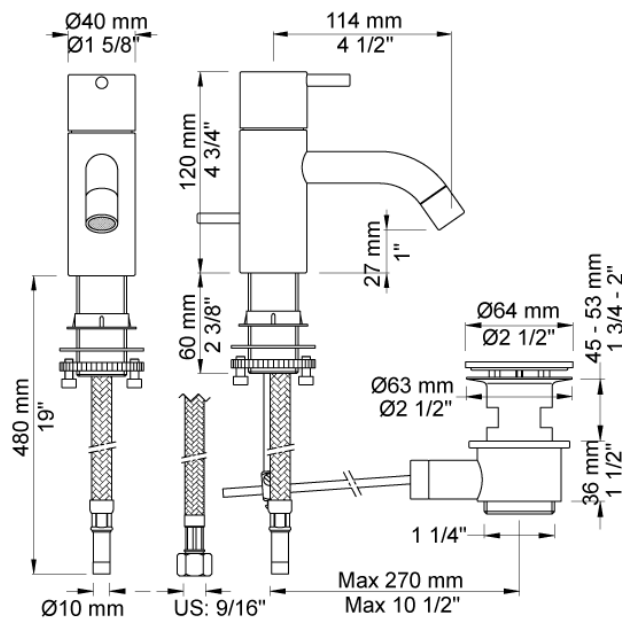

RB3

Pillar tap with ¼ turn ceramic disc technology, fixed spout with water saving aerator, pop-up waste 1¼". Height 120 mm. Hole cut out size: 32 mm.

Flow

	Bar:	1.0	2.0	3.0	4.0	5.0
RB3	(l/min)	2.9	4.1	5.0	5.0	5.0
RB3¹⁾	(l/min)	2.6	3.7	4.5	4.5	4.5

¹⁾ USA standard

Available in colors

Color 02, Grey	Color 17, Gloss black
Color 04, Light blue	Color 18, White
Color 05, Orange	Color 19, Natural brass
Color 06, Light green	Color 20, Brushed chrome
Color 08, Yellow	Color 21, Carmine red
Color 09, Dark grey	Color 25, Pink
Color 12, Mocca	Color 27, Matt black
Color 14, Bright red	Color 28, Matt white
Color 15, Dark blue	Color 40, Brushed stainless steel
Color 16, Polished chrome