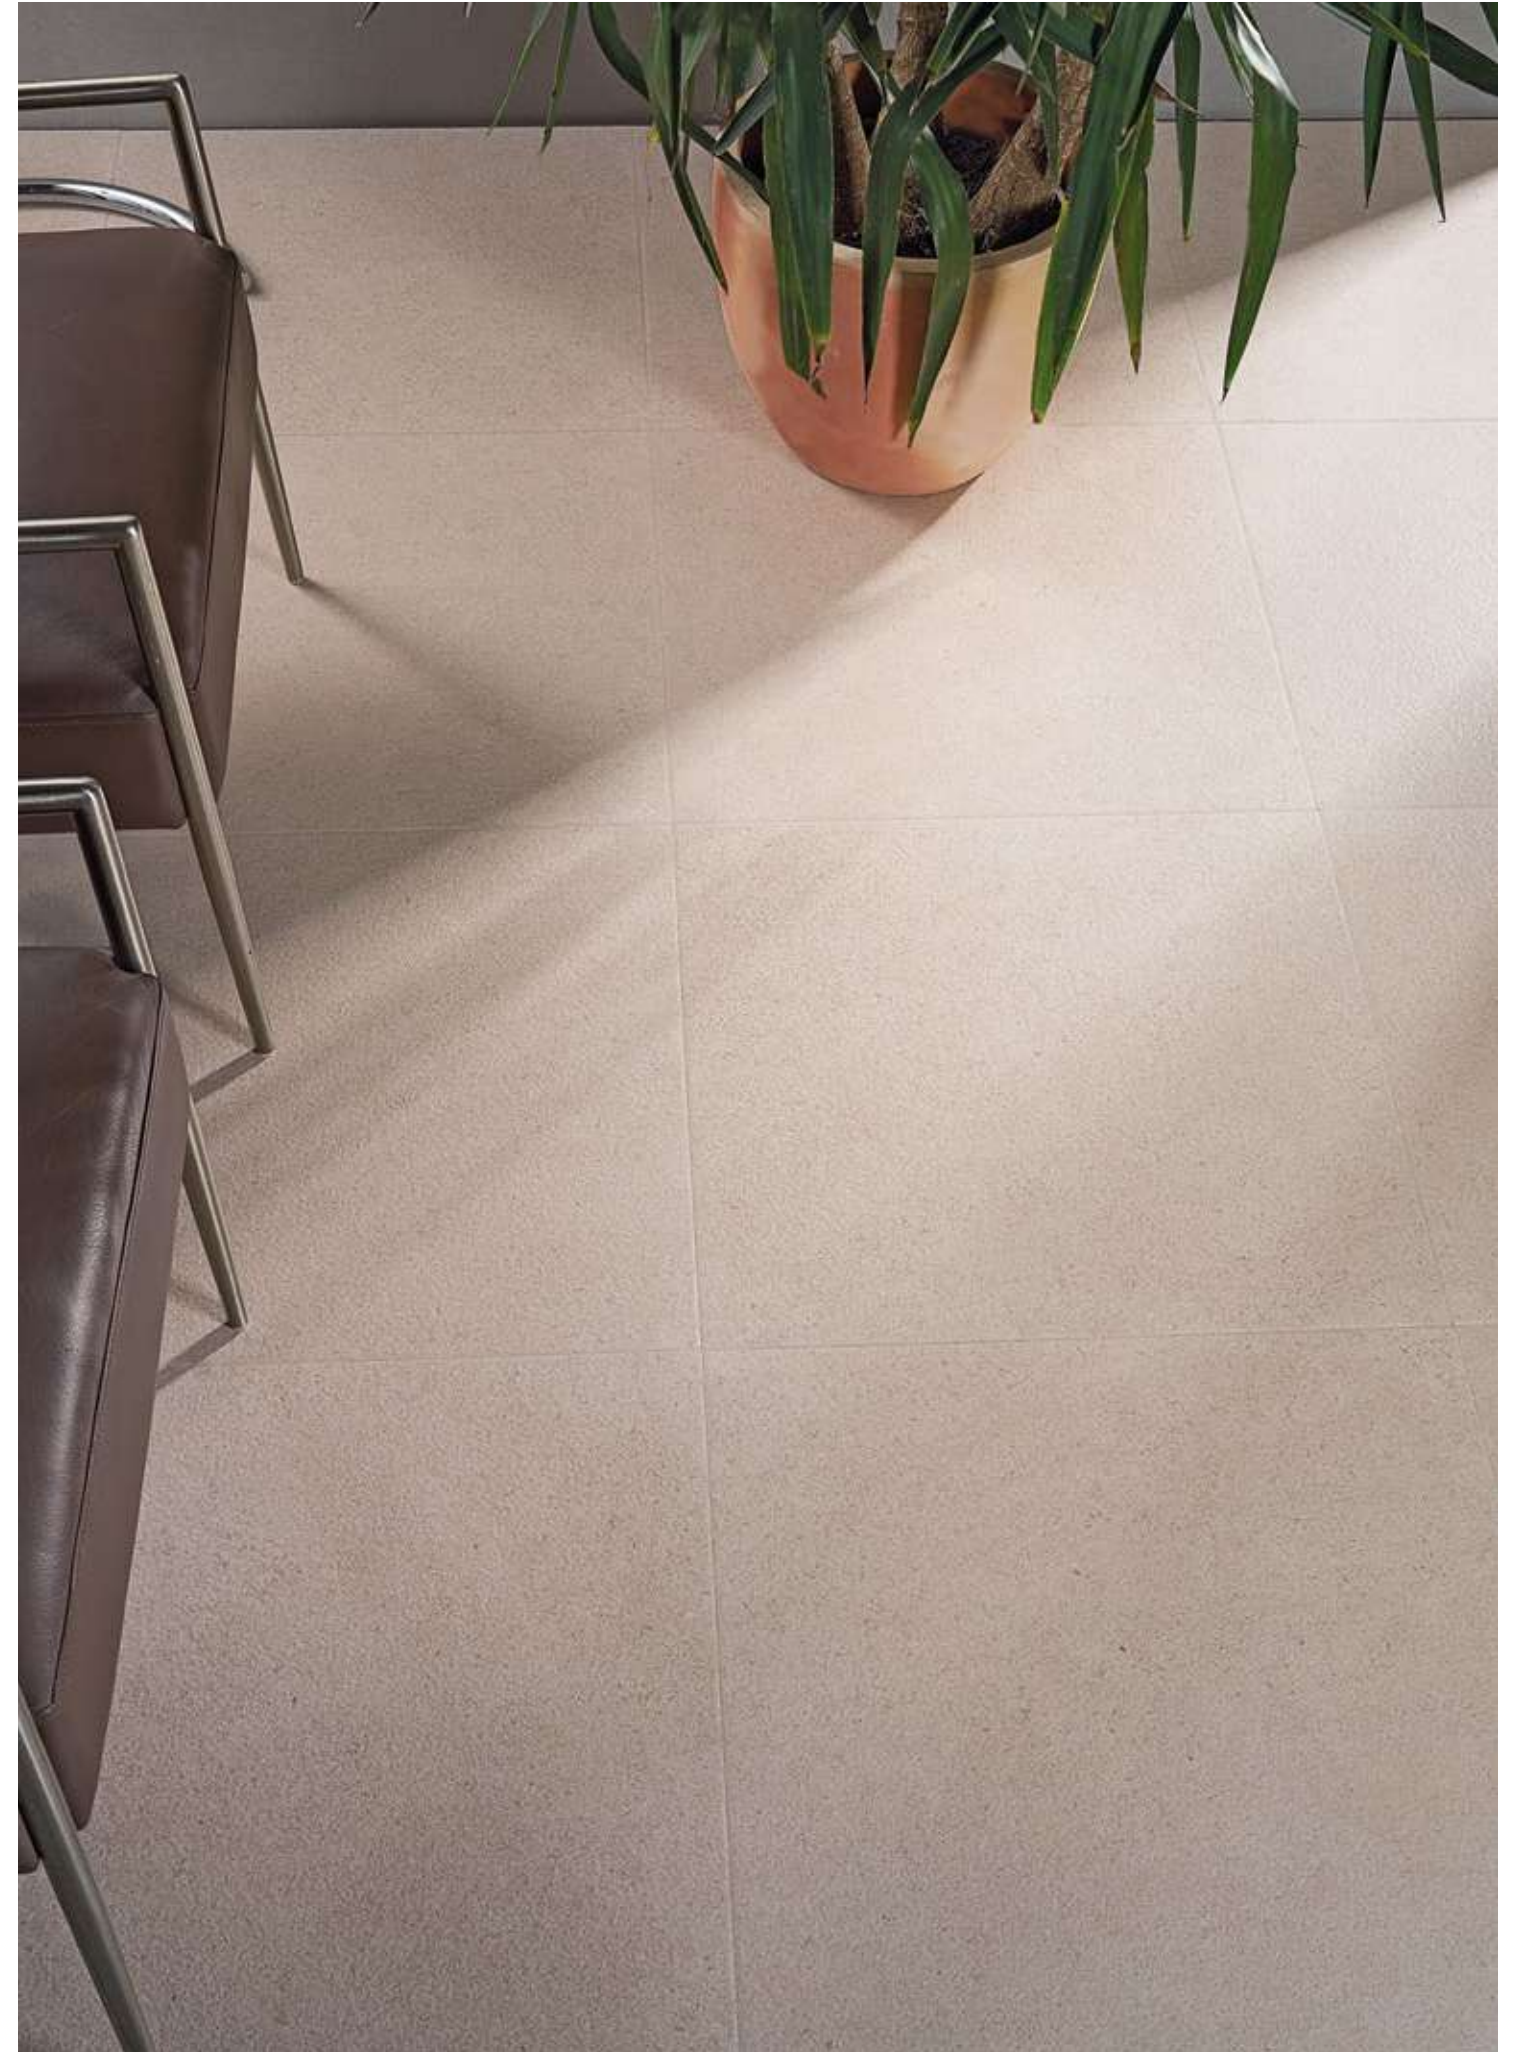

# ORIGIN

25x60 / 10"x24"  
60x60 / 24"x24"  
59x59 / 24"x24"

Origin Grey & Origin Dec Grey – 25x60 cm · 10"x24" / Origin Grey – 60x60 cm · 24"x24"

Origin Block White – 25x60 cm · 10"x24"

Origin Dec Desert – 25x60 cm · 10"x24"

Origin Desert – 60x60 cm · 24"x24"

Origin White & Origin Dec Luxe White – 25x60 cm · 10"x24"

Origin Desert & Origin Block Luxe Desert – 25x60 cm · 10"x24"