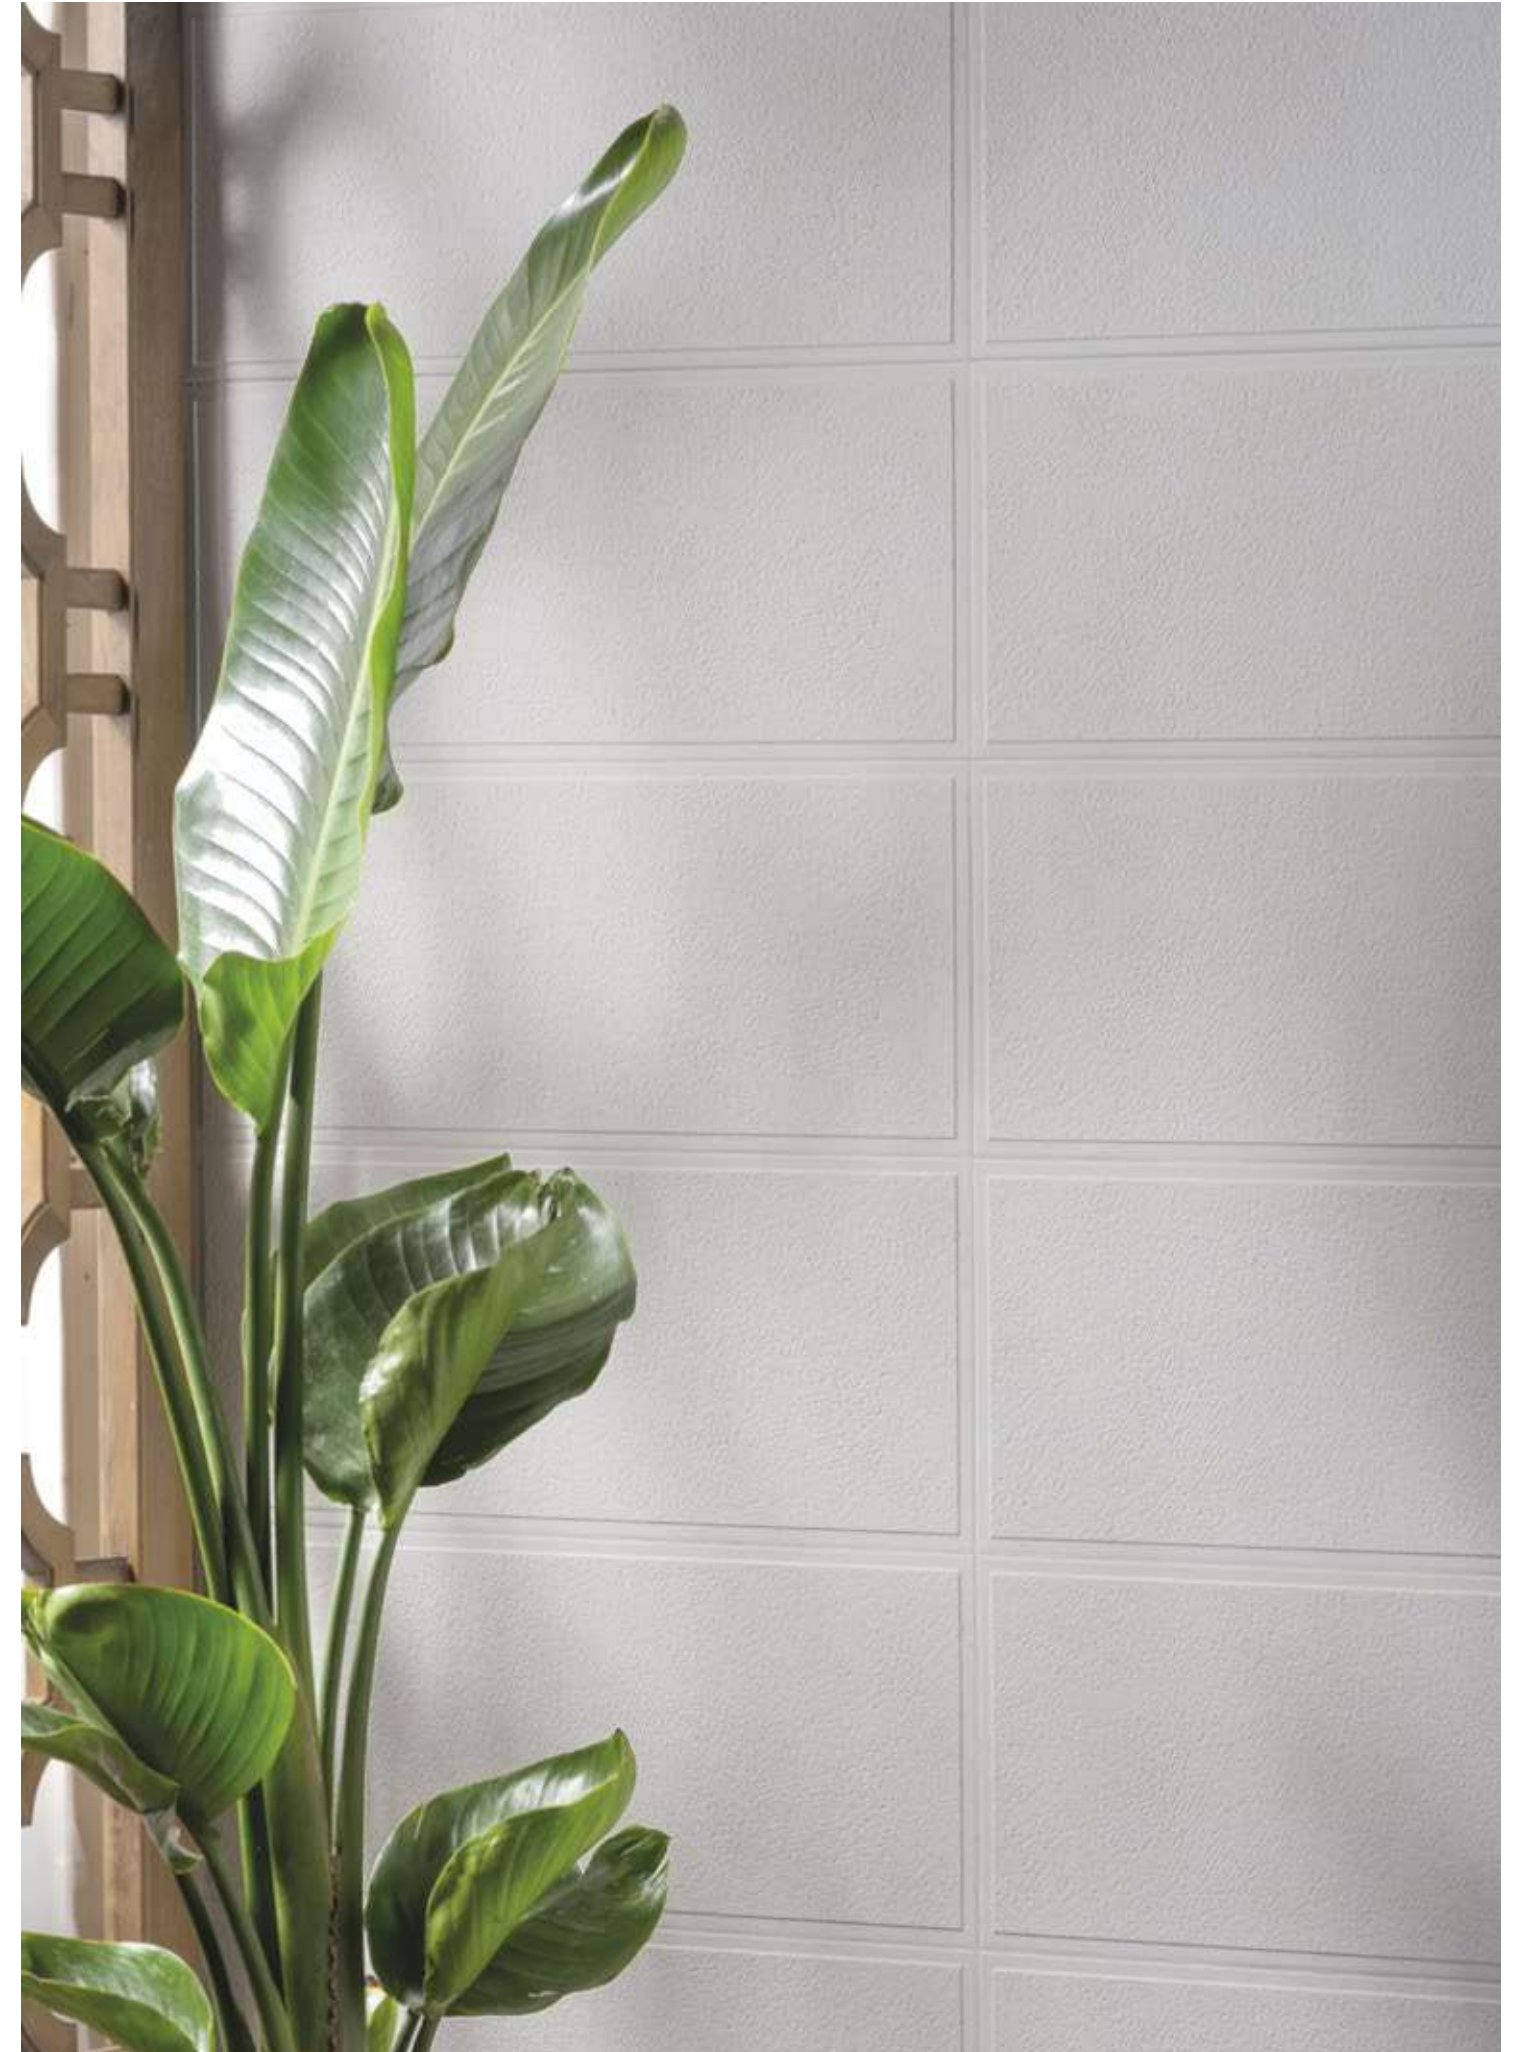

# ORIGIN

25x60 / 10"x24"  
60x60 / 24"x24"  
59x59 / 24"x24"

Origin Grey & Origin Dec Grey – 25x60 cm · 10"x24" / Origin Grey – 60x60 cm · 24"x24"

Origin Block White – 25x60 cm · 10"x24"

Origin Dec Desert – 25x60 cm · 10"x24"