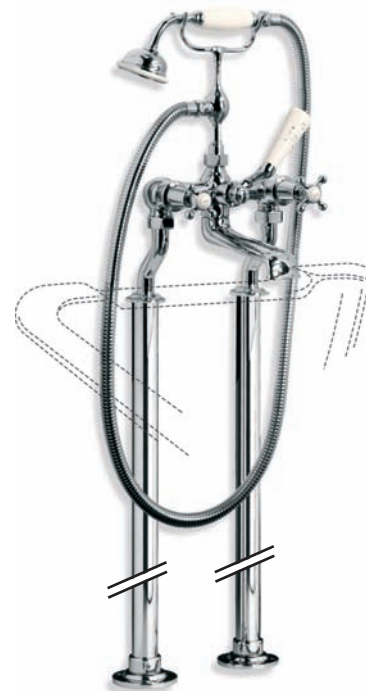

CH 8054
CONNAUGHT BATH PILLAR
TAPS (1 PAIR)

CH 1152
CONNAUGHT CONCEALED WALL
BATH FILLER

CH 1560
CONNAUGHT KITCHEN THREE
HOLE MIXER

CH 1100
CONNAUGHT DECK MOUNTED BATH
SHOWER MIXER

CH 1144
CONNAUGHT BATH SHOWER MIXER
WITH STANDPIPES (ALSO AVAILABLE
WITH EXTENDED LEGS LB 2119)