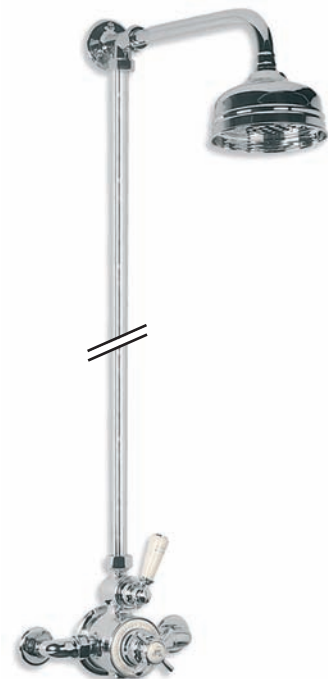

GD 8701
EXPOSED GODOLPHIN THERMOSTATIC
VALVE WITH RISER, 5" APRON ROSE
AND ADJUSTABLE RISER PIPE BRACKET
(ALSO AVAILABLE GD 8702 WITH 8" ROSE)