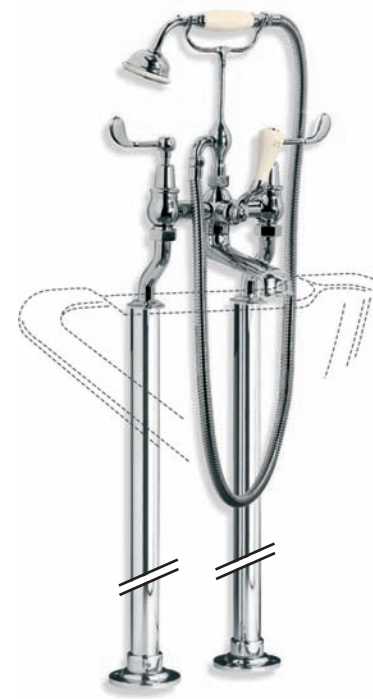

CL 1145
CONNAUGHT BATH SHOWER
MIXER WITH STANDPIPE SLEEVES AND
ADJUSTABLE BASEPLATES FOR
RIM MOUNTING