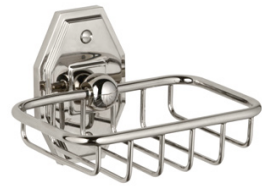

MK 4653
MACKINTOSH SHOWER SOAP DISH