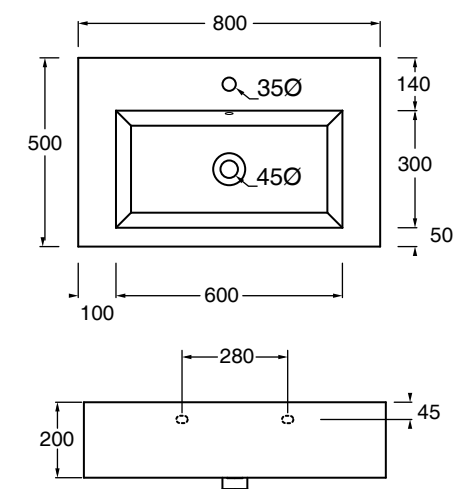

Cod. MSTKN0800

Struttura Kubo 80  
Kubo framework 80

Cod. MOCK3003

Contenitore in pelle ecosostenibile  
Eco-sustainable leather case

Cod. 35810101

Lavabo Kubo 80x50  
Kubo washbasin 80x50

Cod. 35710101

Lavabo Kubo 100x50  
Kubo washbasin 100x50