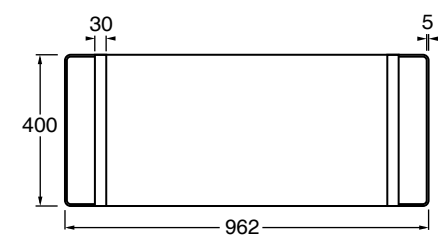

Cod. MSTKN0800

Struttura Kubo 80
Kubo framework 80

Cod. MOCK3003

Contenitore in pelle ecosostenibile
Eco-sustainable leather case