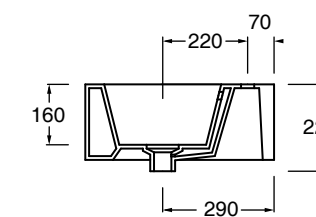

Cod. MSTKN0800

Struttura Kubo 80  
Kubo framework 80

Cod. MOCK3003

Contenitore in pelle ecosostenibile  
Eco-sustainable leather case

Cod. 35810101

Lavabo Kubo 80x50  
Kubo washbasin 80x50

Cod. 35710101

Lavabo Kubo 100x50  
Kubo washbasin 100x50