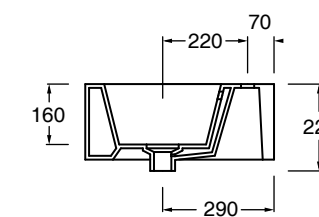

Cod. MSTKN0800

Struttura Kubo 80  
Kubo framework 80

Cod. MOCK3003

Contenitore in pelle ecosostenibile  
Eco-sustainable leather case

Cod. 35810101

Lavabo Kubo 80x50  
Kubo washbasin 80x50

Cod. 35710101

Lavabo Kubo 100x50  
Kubo washbasin 100x50