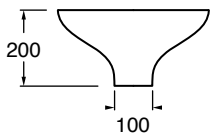

Cod. 35200101

Lavabo Equilibrium h2O
Washbasin Equilibrium h2O