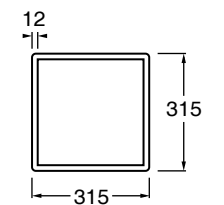

Cod. MSTKN0800

Struttura Kubo 80
Kubo framework 80

Cod. MOCK3003

Contenitore in pelle ecosostenibile
Eco-sustainable leather case