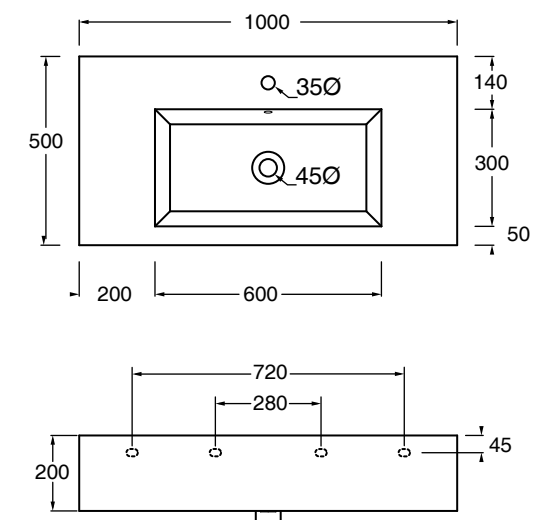

Cod. MSTKN0800

Struttura Kubo 80  
Kubo framework 80

Cod. MOCK3003

Contenitore in pelle ecosostenibile  
Eco-sustainable leather case

Cod. 35810101

Lavabo Kubo 80x50  
Kubo washbasin 80x50

Cod. 35710101

Lavabo Kubo 100x50  
Kubo washbasin 100x50