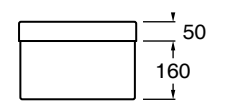

Cod. MSTKN0800

Struttura Kubo 80
Kubo framework 80

Cod. MOCK3003

Contenitore in pelle ecosostenibile
Eco-sustainable leather case