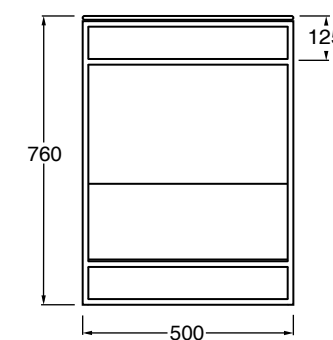

Cod. MSTBN10101

Struttura Uni cassetto finitura quercia
Uni framework oak wooden finish