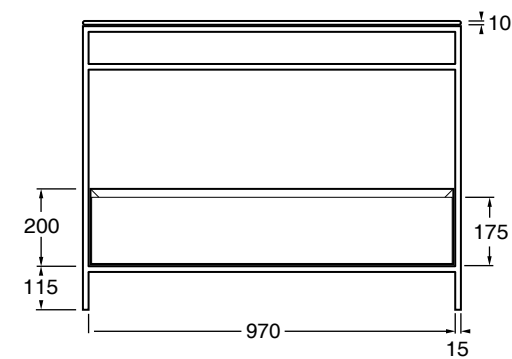

Cod. MSTB10201

Struttura Uni cassetto laccato nero opaco  
Uni framework black matt laquered drawer

Cod. MSTB10301

Struttura Uni cassetto laccato bianco opaco  
Uni framework white matt laquered drawer