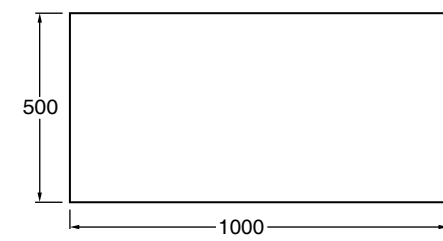

Cod. MSTB10201

Struttura Uni cassetto laccato nero opaco
Uni framework black matt laquered drawer