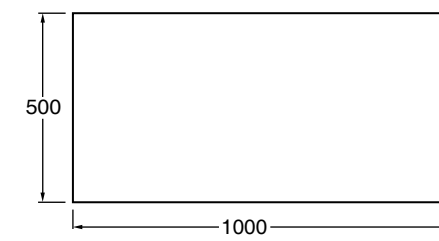

Cod. MSTB10201

Struttura Uni cassetto laccato nero opaco  
Uni framework black matt laquered drawer

Cod. MSTB10301

Struttura Uni cassetto laccato bianco opaco  
Uni framework white matt laquered drawer