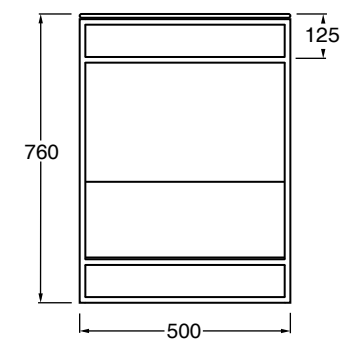

Cod. MSTB10201

Struttura Uni cassetto laccato nero opaco  
Uni framework black matt laquered drawer

Cod. MSTB10301

Struttura Uni cassetto laccato bianco opaco  
Uni framework white matt laquered drawer