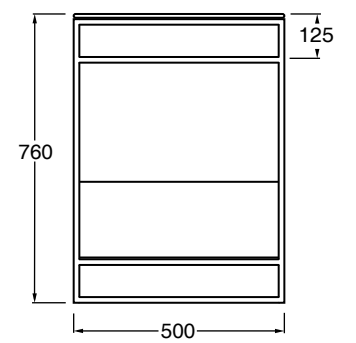

Cod. MSTB10201

Struttura Uni cassetto laccato nero opaco  
Uni framework black matt laquered drawer

Cod. MSTB10301

Struttura Uni cassetto laccato bianco opaco  
Uni framework white matt laquered drawer