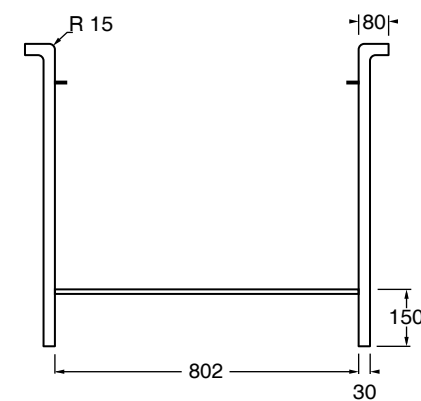

Cod. MSTKN0800

Struttura Kubo 80
Kubo framework 80

Cod. MOCK3003

Contenitore in pelle ecosostenibile
Eco-sustainable leather case