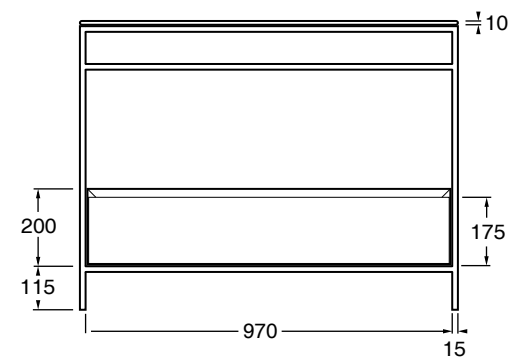

Cod. MSTB10201

Struttura Uni cassetto laccato nero opaco
Uni framework black matt laquered drawer