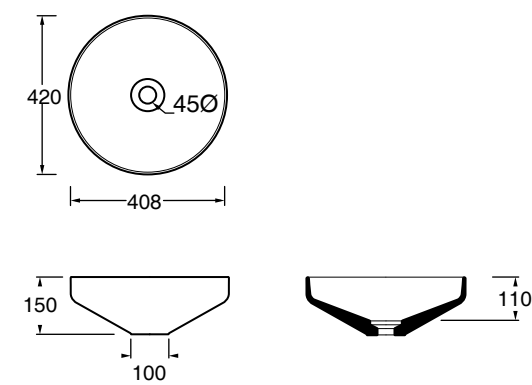

Cod. 35100101

Lavabo Equilibrium 42 h15
Washbasin Equilibrium 42 h15