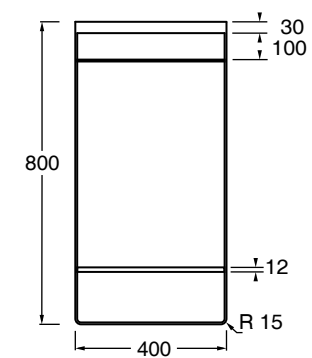

Cod. MSTKN0800

Struttura Kubo 80
Kubo framework 80

Cod. MOCK3003

Contenitore in pelle ecosostenibile
Eco-sustainable leather case