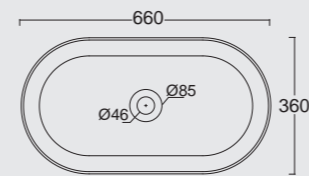

Lavabo Spy 61x46
Spy washbasin 61x46

Colore grigio matt
Grey matt color

NEW Cod. 34250101

Lavabo Spy Rectangular 60x37
Spy washbasin Rectangular 60x37

Colore verde Alpi matt
Alpi green matt color

NEW Cod. 34240101