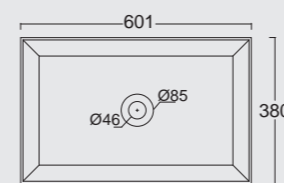

Lavabo Spy 61x46
Spy washbasin 61x46

Colore grigio matt
Grey matt color

NEW Cod. 34250101

Lavabo Spy Rectangular 60x37
Spy washbasin Rectangular 60x37

Colore verde Alpi matt
Alpi green matt color

NEW Cod. 34240101