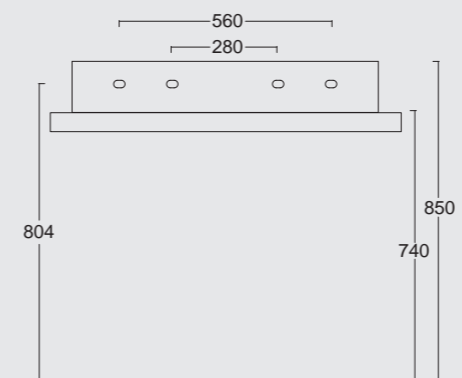

NEW Cod. 34330101

Lavabo Spy 81x46
Spy washbasin 81x46